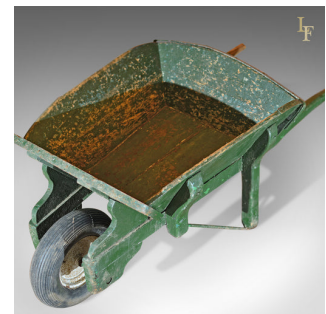

Victorian Garden Antique Wheelbarrow, Planter

DESCRIPTION

Our Stock # LFA-1217 This is an antique, green Victorian gentleman's wheelbarrow. A large and fine example, sturdily constructed from ash, iron bound and strengthened by robust struts, supports and brackets, it carries with it all the hallmarks of a long and useful life giving it a wonderful aged patina. Finished in a cottage garden green, this barrow is still in excellent working order but would serve equally well as a shop display or garden planter. Benefiting from a later pneumatic wheel for comfort. Delivered ready for use.

Search [London Fine for #LFA-1217](#) or scan the QR code for more photos and details

DIMENSIONS

Max Length (tip to tip): 173cm (68")

Max Width: 82cm (32.25")

Max Height: 69cm (27.25")