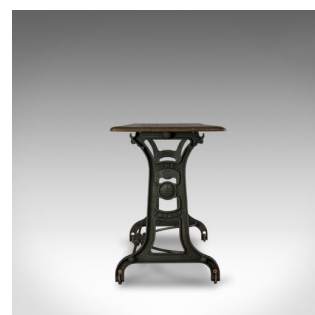

Antique Orangery Table, English, Industrial, Machinist, Victorian, Side C.1900

DESCRIPTION

Our Stock # 18.6073

This is an antique orangery table. An English, industrial, machinist side table in iron and antique pine dating to the late Victorian period, circa 1900.

- Displaying a desirable aged patina
- Select Victorian pine top shows fine grain interest
- Iron base with graphite finish provides interest and stability
- Well suited to use as an orangery table
- Embossed with 'The Trojan' and a globe motif on each upright
- Riding upon castors beneath shaped feet
- Shaped stretcher unites the robust framework

This is an interesting example of an antique orangery table and highly versatile. Solid joints and construction, delivered waxed, polished and ready for the home.

Search [London Fine for #18.6073](#) , or scan the QR code for more photos and details

DIMENSIONS

Max Width: 122.5cm (48.25")
 Max Depth: 47cm (18.5")
 Max Height: 72cm (28.25")
 Kneehole Height: 70cm (27.5")

LIST PRICE

£895.00