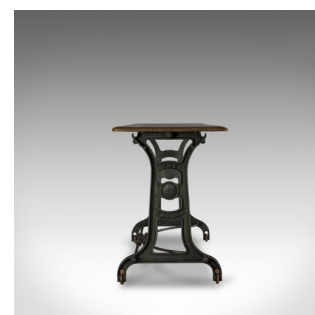

Antique Orangery Table, English, Industrial, Machinist, Victorian, Side C.1900

DESCRIPTION

Our Stock # 18.6073

This is an antique orangery table. An English, industrial, machinist side table in iron and antique pine dating to the late Victorian period, circa 1900.

- Displaying a desirable aged patina
- Select Victorian pine top shows fine grain interest
- Iron base with graphite finish provides interest and stability
- Well suited to use as an orangery table
- Embossed with 'The Trojan' and a globe motif on each upright
- Riding upon castors beneath shaped feet
- Shaped stretcher unites the robust framework

This is an interesting example of an antique orangery table and highly versatile. Solid joints and construction, delivered waxed, polished and ready for the home.

Search [London Fine for #18.6073](#), or scan the QR code for more photos and details

DIMENSIONS

Max Width: 122.5cm (48.25")

Max Depth: 47cm (18.5")

Max Height: 72cm (28.25")

Kneehole Height: 70cm (27.5")

LIST PRICE

£895.00