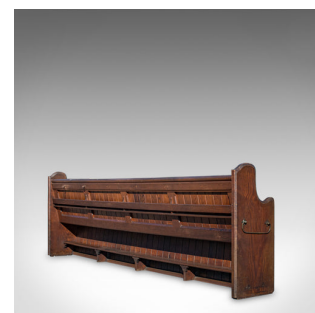

Large Antique Pew, 10 feet, English, Pitch Pine, Bench Seat, 7-8, 19th Century

DESCRIPTION

Our Stock # 18.6069

This is a large (10') antique pew. An English, pitch pine bench seat for 7-8 people and dating to the late 19th century, circa 1880.

- Impressive proportion at 10ft wide, seating 7-8 people
- Displays fine grain interest and a desirable aged patina
- Seat height of 42.5cm (16.75") and depth of 31cm (12.2")
- Sweeping curved pew ends featuring umbrella loops
- Full-width storage rail to the rear
- Footrest along rear could also provide storage surface

This is a generous antique pew or bench seat. Solid joints and construction, delivered waxed, polished and ready for the home.

Search [London Fine for #18.6069](#), or scan the QR code for more photos and details

DIMENSIONS

Max Width: 305cm (120")

Max Depth: 45cm (17.75")

Max Height: 93.5cm (36.75")