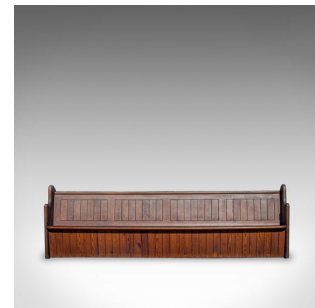

Large Antique Pew, 10 feet, English, Pitch Pine, Bench Seat, 7-8, 19th Century

DESCRIPTION

Our Stock # 18.6069

This is a large (10') antique pew. An English, pitch pine bench seat for 7-8 people and dating to the late 19th century, circa 1880.

- Impressive proportion at 10ft wide, seating 7-8 people
- Displays fine grain interest and a desirable aged patina
- Seat height of 42.5cm (16.75") and depth of 31cm (12.2")
- Sweeping curved pew ends featuring umbrella loops
- Full-width storage rail to the rear
- Footrest along rear could also provide storage surface

This is a generous antique pew or bench seat. Solid joints and construction, delivered waxed, polished and ready for the home.

Search [London Fine for #18.6069](#), or scan the QR code for more photos and details

DIMENSIONS

Max Width: 305cm (120")

Max Depth: 45cm (17.75")

Max Height: 93.5cm (36.75")