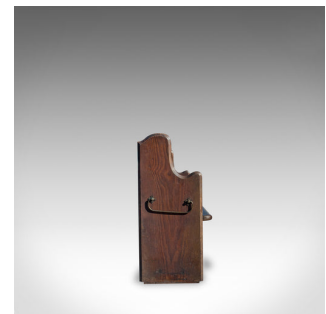

Large Antique Pew, 10 feet, English, Pitch Pine, Bench Seat, 7-8, 19th Century

DESCRIPTION

Our Stock # 18.6069

This is a large (10') antique pew. An English, pitch pine bench seat for 7-8 people and dating to the late 19th century, circa 1880.

- Impressive proportion at 10ft wide, seating 7-8 people
- Displays fine grain interest and a desirable aged patina
- Seat height of 42.5cm (16.75") and depth of 31cm (12.2")
- Sweeping curved pew ends featuring umbrella loops
- Full-width storage rail to the rear
- Footrest along rear could also provide storage surface

This is a generous antique pew or bench seat. Solid joints and construction, delivered waxed, polished and ready for the home.

Search [London Fine for #18.6069](#), or scan the QR code for more photos and details