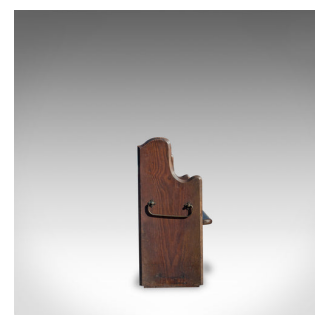

Large Antique Pew, 10 feet, English, Pitch Pine, Bench Seat, 7-8, 19th Century

DESCRIPTION

Our Stock # 18.6069

This is a large (10') antique pew. An English, pitch pine bench seat for 7-8 people and dating to the late 19th century, circa 1880.

- Impressive proportion at 10ft wide, seating 7-8 people
- Displays fine grain interest and a desirable aged patina
- Seat height of 42.5cm (16.75") and depth of 31cm (12.2")
- Sweeping curved pew ends featuring umbrella loops
- Full-width storage rail to the rear
- Footrest along rear could also provide storage surface

This is a generous antique pew or bench seat. Solid joints and construction, delivered waxed, polished and ready for the home.

Search [London Fine for #18.6069](#), or scan the QR code for more photos and details