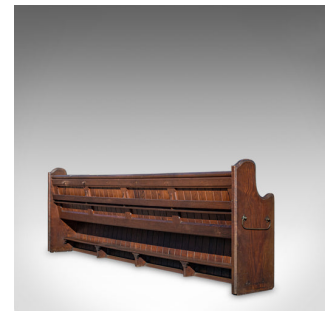

Large Antique Pew, 10 feet, English, Pitch Pine, Bench Seat, 7-8, 19th Century

DESCRIPTION

Our Stock # 18.6069

This is a large (10') antique pew. An English, pitch pine bench seat for 7-8 people and dating to the late 19th century, circa 1880.

- Impressive proportion at 10ft wide, seating 7-8 people
- Displays fine grain interest and a desirable aged patina
- Seat height of 42.5cm (16.75") and depth of 31cm (12.2")
- Sweeping curved pew ends featuring umbrella loops
- Full-width storage rail to the rear
- Footrest along rear could also provide storage surface

This is a generous antique pew or bench seat. Solid joints and construction, delivered waxed, polished and ready for the home.

Search [London Fine for #18.6069](#), or scan the QR code for more photos and details

DIMENSIONS

Max Width: 305cm (120")

Max Depth: 45cm (17.75")

Max Height: 93.5cm (36.75")