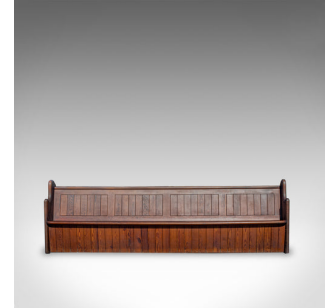

Large Antique Pew, 10 feet, English, Pitch Pine, Bench Seat, 7-8, 19th Century

DESCRIPTION

Our Stock # 18.6069

This is a large (10') antique pew. An English, pitch pine bench seat for 7-8 people and dating to the late 19th century, circa 1880.

- Impressive proportion at 10ft wide, seating 7-8 people
- Displays fine grain interest and a desirable aged patina
- Seat height of 42.5cm (16.75") and depth of 31cm (12.2")
- Sweeping curved pew ends featuring umbrella loops
- Full-width storage rail to the rear
- Footrest along rear could also provide storage surface

This is a generous antique pew or bench seat. Solid joints and construction, delivered waxed, polished and ready for the home.

Search [London Fine for #18.6069](#), or scan the QR code for more photos and details

DIMENSIONS

Max Width: 305cm (120")

Max Depth: 45cm (17.75")

Max Height: 93.5cm (36.75")