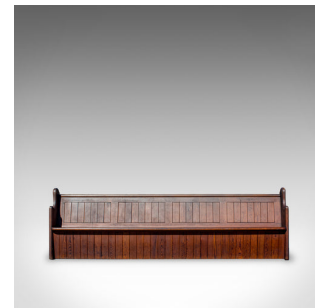

Large 10 foot Antique Pew, English, Pitch Pine, Bench, Seat, 7-8, Victorian

DESCRIPTION

Our Stock # 18.6070

This is a large (10') antique pew. An English, pitch pine bench seat for 7-8 people and dating to the Victorian period, circa 1880.

- Generous proportion at 10ft wide, seating 7-8 people
- Displays a fine grain interest and desirable aged patina
- Seat height of 42.5cm (16.75") and depth of 31cm (12.2")
- Sweeping curved pew ends featuring a stick stand or umbrella loop
- Full-width storage rail to the rear adds functionality
- Footrest along rear offers a storage surface

This is a generously sized antique pew or bench seat. Solid joints and construction, delivered waxed, polished and ready for the home.

Search [London Fine for #18.6070](#) , or scan the QR code for more photos and details

DIMENSIONS

Max Width: 306cm (120.5")

Max Depth: 46cm (18")

Max Height: 93.5cm (36.75")