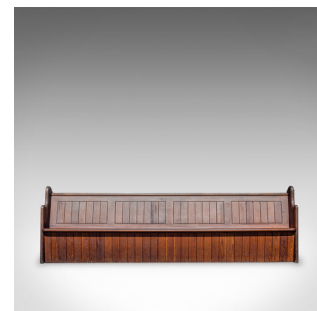

Long 10 foot Antique Pew, English, Pitch Pine, Bench, Seat 7-8, Victorian
c.1880

DESCRIPTION

Our Stock # 18.6071

This is a long (10') antique pew. An English, pitch pine bench seating 7-8 people and dating to the Victorian period, circa 1880.

- Impressive proportion at 10ft wide, seating 7-8 people
- Displays fine grain interest and a desirable aged patina
- Seat height of 42.5cm (16.75") and depth of 31cm (12.2")
- Curved pew ends featuring umbrella loops or stick stands
- Full-width storage rail features along the rear
- Footrest along rear suitable for storage

This is a generously sized antique pew or bench seat. Solid joints and construction, delivered waxed, polished and ready for the home.

Search [London Fine for #18.6071](#) , or scan the QR code for more photos and details

DIMENSIONS

Max Width: 306cm (120.5")
Max Depth: 44cm (17.25")
Max Height: 93.5cm (36.75")