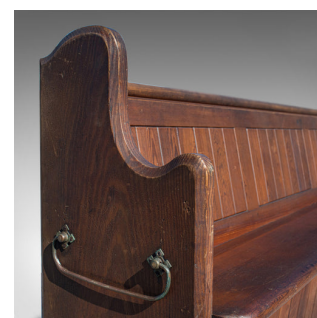

Long 10 foot Antique Pew, English, Pitch Pine, Bench, Seat 7-8, Victorian
c.1880

DESCRIPTION

Our Stock # 18.6071

This is a long (10') antique pew. An English, pitch pine bench seating 7-8 people and dating to the Victorian period, circa 1880.

- Impressive proportion at 10ft wide, seating 7-8 people
- Displays fine grain interest and a desirable aged patina
- Seat height of 42.5cm (16.75") and depth of 31cm (12.2")
- Curved pew ends featuring umbrella loops or stick stands
- Full-width storage rail features along the rear
- Footrest along rear suitable for storage

This is a generously sized antique pew or bench seat. Solid joints and construction, delivered waxed, polished and ready for the home.

Search [London Fine for #18.6071](#) , or scan the QR code for more photos and details

DIMENSIONS

Max Width: 306cm (120.5")
Max Depth: 44cm (17.25")
Max Height: 93.5cm (36.75")