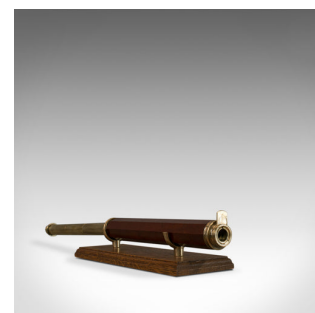

## Antique Telescope, English, Single Draw, Refractor, Terrestrial, Circa 1760

### DESCRIPTION

Our Stock # 18.5087

This is an antique telescope. An English single draw refractor for terrestrial or astronomical use and dating to the mid 18th century, circa 1760.

Perfect for bird watching, landscape appreciation, wildlife, or maritime observation. Equally suitable for observing the night sky.

- Rich colouration and a desirable aged patina to the brass
- Presenting a clear, sharp optical performance
- Octagonal, wooden parallel primary barrel
- Single, segmented brass draw tube operates smoothly
- 20mm, 0.78" objective lens with sliding dust cover
- Bulbous eye cup with sliding dust cover
- Supplied with a London Fine oak and brass 'Captain's Stand' for display

This is a charming antique telescope from the Georgian period and a historic, period piece as good to use today as it was 260 years ago. Delivered waxed, polished and ready for viewing.

Search [London Fine for #18.5087](#), or scan the QR code for more photos and details