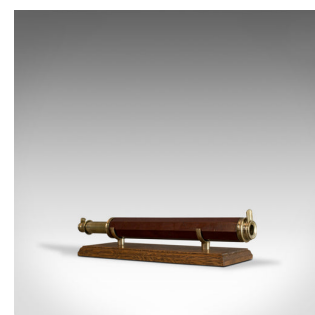

## Antique Telescope, English, Single Draw, Refractor, Terrestrial, Circa 1760

### DESCRIPTION

Our Stock # 18.5087

This is an antique telescope. An English single draw refractor for terrestrial or astronomical use and dating to the mid 18th century, circa 1760.

Perfect for bird watching, landscape appreciation, wildlife, or maritime observation. Equally suitable for observing the night sky.

- Rich colouration and a desirable aged patina to the brass
- Presenting a clear, sharp optical performance
- Octagonal, wooden parallel primary barrel
- Single, segmented brass draw tube operates smoothly
- 20mm, 0.78" objective lens with sliding dust cover
- Bulbous eye cup with sliding dust cover
- Supplied with a London Fine oak and brass 'Captain's Stand' for display

This is a charming antique telescope from the Georgian period and a historic, period piece as good to use today as it was 260 years ago. Delivered waxed, polished and ready for viewing.

Search [London Fine for #18.5087](#), or scan the QR code for more photos and details