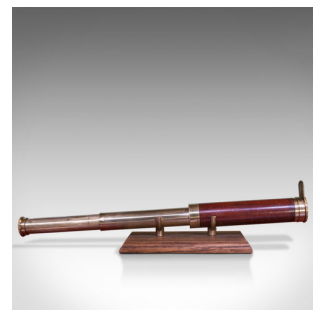

## Antique Telescope, 2 Draw Refractor, English, Georgian, 18th Century, Circa 1800

### DESCRIPTION

Our Stock # 18.6056

This is an antique telescope, a two draw refractor for terrestrial or astronomical use. An English, late Georgian piece dating to circa 1800.

Perfect for bird watching, landscape appreciation, wildlife stalking, or maritime observation. Equally suitable for observing the night sky.

- Good optics presenting a clear, sharp performance
- Parallel, primary barrel presents well
- Draw tubes in good order with smooth action
- Supplied with a London Fine oak and brass 'Captain's Stand' for display.
- Flared eyecup with sliding cover
- Segmented draw tube
- 25mm (1") achromatic objective
- Sliding dust cover to objective

### DIMENSIONS

Closed Length: 20cm (7.75")

Fully Drawn Length: 46cm (18")

Objective Glass Diameter: 25mm (1")