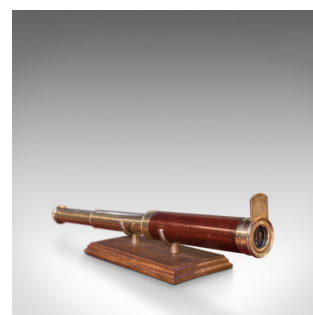

## Antique Telescope, 2 Draw Refractor, English, Georgian, 18th Century, Circa 1800

### DESCRIPTION

Our Stock # 18.6056

This is an antique telescope, a two draw refractor for terrestrial or astronomical use. An English, late Georgian piece dating to circa 1800.

Perfect for bird watching, landscape appreciation, wildlife stalking, or maritime observation. Equally suitable for observing the night sky.

- Good optics presenting a clear, sharp performance
- Parallel, primary barrel presents well
- Draw tubes in good order with smooth action
- Supplied with a London Fine oak and brass 'Captain's Stand' for display.
- Flared eyecup with sliding cover
- Segmented draw tube
- 25mm (1") achromatic objective
- Sliding dust cover to objective

### DIMENSIONS

Closed Length: 20cm (7.75")

Fully Drawn Length: 46cm (18")

Objective Glass Diameter: 25mm (1")