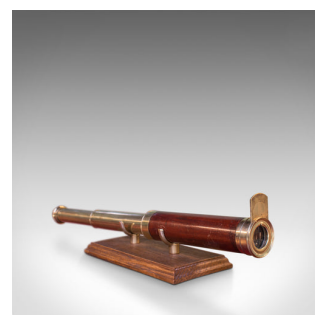

Antique Telescope, 2 Draw Refractor, English, Georgian, 18th Century, Circa 1800

DESCRIPTION

Our Stock # 18.6056

This is an antique telescope, a two draw refractor for terrestrial or astronomical use. An English, late Georgian piece dating to circa 1800.

Perfect for bird watching, landscape appreciation, wildlife stalking, or maritime observation. Equally suitable for observing the night sky.

- Good optics presenting a clear, sharp performance
- Parallel, primary barrel presents well
- Draw tubes in good order with smooth action
- Supplied with a London Fine oak and brass 'Captain's Stand' for display.
- Flared eyecup with sliding cover
- Segmented draw tube
- 25mm (1") achromatic objective
- Sliding dust cover to objective

A fine antique telescope, an historic, period piece as good to use today as it was two hundred years ago.

Search [London Fine for #18.6056](#), or scan the QR code for more photos and details

DIMENSIONS

Closed Length: 20cm (7.75")

Fully Drawn Length: 46cm (18")

Objective Glass Diameter: 25mm (1")