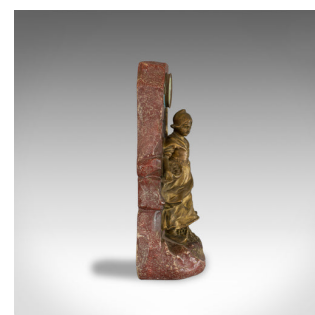

Antique Statue, French, Plaster, Art Nouveau, Late 19th Century, Circa 1900

DESCRIPTION

Our Stock # 18.5855

This is an antique decorative statue. A French, plaster example of Art Nouveau dating to the late 19th century, circa 1900.

- Displaying wonderful character and of good proportion
- In a rouge finish with gilt figural appliqué
- Strong Breton taste throughout
- Glass aperture decorated with bright green petals
- Marked 'Graine De Mer' relating to the figural woman and her catch net

This quintessentially French former clock makes a wonderful decorative item of interest. Delivered ready for the home.

Search [London Fine for #18.5855](#), or scan the QR code for more photos and details

DIMENSIONS

Max Width: 28cm (11")

Max Depth: 18cm (7")

Max Height: 57cm (22.5")

LIST PRICE

£475.00