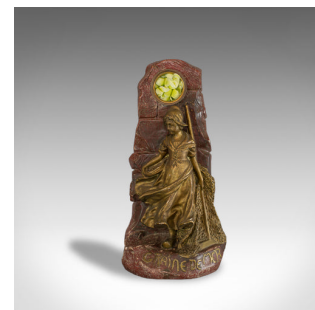

Antique Statue, French, Plaster, Art Nouveau, Late 19th Century, Circa 1900

DESCRIPTION

Our Stock # 18.5855

This is an antique decorative statue. A French, plaster example of Art Nouveau dating to the late 19th century, circa 1900.

- Displaying wonderful character and of good proportion
- In a rouge finish with gilt figural appliqué
- Strong Breton taste throughout
- Glass aperture decorated with bright green petals
- Marked 'Graine De Mer' relating to the figural woman and her catch net

This quintessentially French former clock makes a wonderful decorative item of interest. Delivered ready for the home.

Search [London Fine for #18.5855](#), or scan the QR code for more photos and details

DIMENSIONS

Max Width: 28cm (11")

Max Depth: 18cm (7")

Max Height: 57cm (22.5")

LIST PRICE

£475.00