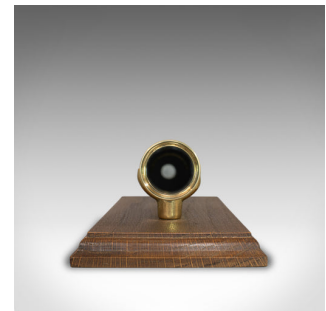

## Antique Pocket Telescope, English, Two Draw, Small, Terrestrial, Victorian

### DESCRIPTION

Our Stock # 18.6062

This is an antique pocket telescope. An English two draw small refractor for terrestrial or astronomical use and dating to the Victorian period, circa 1880.

Perfect for landscape appreciation or observing the night sky.

- Pocket telescope with bright, clear image
- Painted primary barrel in good order
- 25mm (1") objective lens
- 2 draw brass tube with smooth operation
- Flared eyecup

This is a super little telescope of high appeal and image quality. Supplied with a London Fine oak and brass 'Captain's Stand' for display.

### DIMENSIONS

Closed Length: 8cm (3.25")

Fully Drawn Length: 18cm (7")

Objective Glass Diameter: 25mm (1")