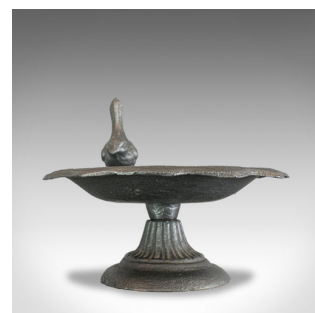

Vintage Garden Bird Bath, English, Iron, Planter or Jardiniere, 20th Century

**DESCRIPTION**

Our Stock # 18.5419

This is a vintage garden birdbath. An English, iron planter or jardiniere and dating to the 20th century.

- Finished in traditional graphite with a desirable aged patina
- Pleasantly realised figural bird sits atop the bowl
- Bowl decorated with foliate motif
- Raised upon a tapered pedestal

This is a delightful vintage birdbath, suitable for planting or decor. Solid joints and construction, delivered polished and ready for the garden.

Search [London Fine for #18.5419](#), or scan the QR code for more photos and details

DIMENSIONS

Max Width: 20cm (7.75")

Max Depth: 20cm (7.75")

Bowl Height: 9cm (3.5")

Plus Bird: 8cm (3.25")