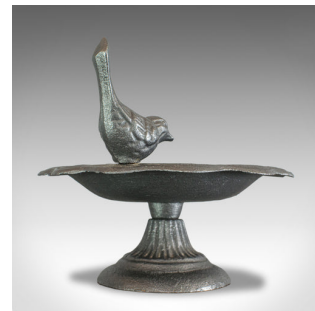

Vintage Garden Bird Bath, English, Iron, Planter or Jardiniere, 20th Century

**DESCRIPTION**

Our Stock # 18.5419

This is a vintage garden birdbath. An English, iron planter or jardiniere and dating to the 20th century.

- Finished in traditional graphite with a desirable aged patina
- Pleasantly realised figural bird sits atop the bowl
- Bowl decorated with foliate motif
- Raised upon a tapered pedestal

This is a delightful vintage birdbath, suitable for planting or decor. Solid joints and construction, delivered polished and ready for the garden.

Search [London Fine for #18.5419](#), or scan the QR code for more photos and details

DIMENSIONS

Max Width: 20cm (7.75")

Max Depth: 20cm (7.75")

Bowl Height: 9cm (3.5")

Plus Bird: 8cm (3.25")