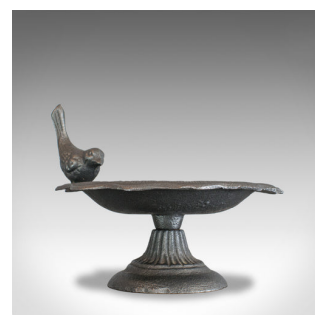

Vintage Garden Bird Bath, English, Iron, Planter or Jardiniere, 20th Century

**DESCRIPTION**

Our Stock # 18.5419

This is a vintage garden birdbath. An English, iron planter or jardiniere and dating to the 20th century.

- Finished in traditional graphite with a desirable aged patina
- Pleasantly realised figural bird sits atop the bowl
- Bowl decorated with foliate motif
- Raised upon a tapered pedestal

This is a delightful vintage birdbath, suitable for planting or decor. Solid joints and construction, delivered polished and ready for the garden.

Search [London Fine for #18.5419](#), or scan the QR code for more photos and details

DIMENSIONS

Max Width: 20cm (7.75")

Max Depth: 20cm (7.75")

Bowl Height: 9cm (3.5")

Plus Bird: 8cm (3.25")