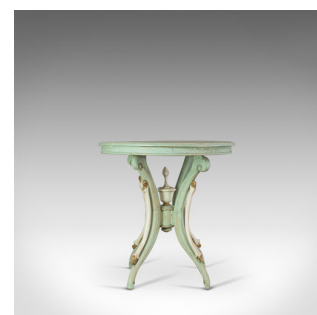

Antique Side Table, French, Painted, Pine, Cafe, Lamp, Occasional, Circa 1890

DESCRIPTION

Our Stock # 18.6078

This is an antique side table. A French, painted pine cafe, lamp or occasional table dating to the late 19th century, circa 1890.

- Desirable distressed finish, painted in pastels of mint and country white
- Lifted with subtle highlights in gold and a wax polished finish
- Elegant and stable, solid of joint and of quality craftsmanship
- Kneehole height of 63.5cm (25")
- Generous circular top with moulded edge profile
- Raised on four, sinuous cabriole legs with scrolled terminals
- Open central column dressed with a bold, attractively turned finial

This is an appealing French antique side table. Solid joints and construction, delivered waxed, polished and ready for the home.

Search [London Fine for #18.6078](#) , or scan the QR code for more photos and details

DIMENSIONS

Max Width: 68cm (26.75")

Max Depth: 68cm (26.75")

Max Height: 69.5cm (27.25")