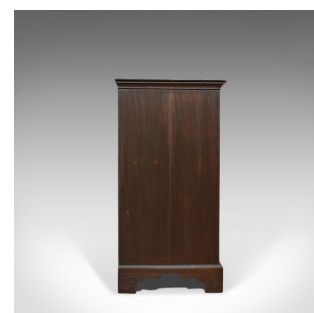

Antique Chest of Drawers, English, Oak, Tallboy, Georgian, Circa 1790

DESCRIPTION

Our Stock # 18.6080

This is an antique chest of drawers. An English, oak tallboy dating to the Georgian period, Circa 1790.

- Select cuts of oak display a desirable aged patina
- Rich hues and wisps of medullary rays to the wax polish finish
- Arranged in the classic 2 over 3 configuration of graduated drawers
- The deep top displays well finished with an edge moulding
- Drawers dressed with period brass handles and lock escutcheons, keys absent
- Raised on bracket feet with shaped swag at front

This is a nicely proportioned and attractive antique chest of drawers. Solid joints and construction, delivered waxed, polished and ready for the home.

Search [London Fine for #18.6080](#), or scan the QR code for more photos and details

DIMENSIONS

Max Width: 105cm (41.25")

Max Depth: 55.5cm (21.75")

Max Height: 106.5cm (42")