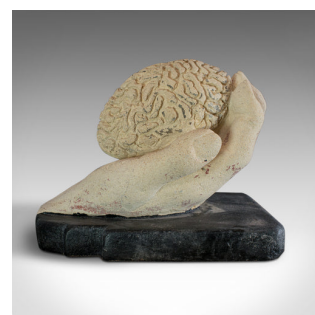

Brain Hand, Artwork, Dominic Hurley, English, Bath Stone, Decorative, Sculpture

DESCRIPTION

Our Stock # 18.6092

"The Brain Hand" is an individual sculptural artwork by renowned artist Dominic Hurley. An English, Bath stone decorative sculpture dating to the 20th century.

- Charming decorative piece formed from single block of Bath Stone
- Intricate detail to the hand and brain a hallmark of this one-of-a-kind artwork
- Has 360-degree interest and well suited to placement anywhere within the room
- Raised upon a signed, black base
- Signed - D.Hurley beneath a copperplate D motif, unique to this piece

This is a unique, original hand sculpture by Dominic Hurley. Delivered ready for the home.

Search [London Fine for #18.6092](#), or scan the QR code for more photos and details

DIMENSIONS

Max Width: 23cm (9")