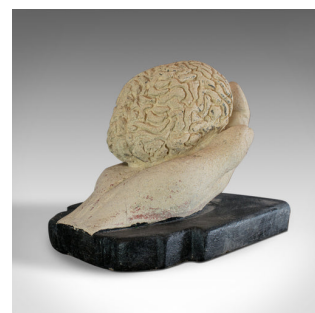

Brain Hand, Artwork, Dominic Hurley, English, Bath Stone, Decorative, Sculpture

DESCRIPTION

Our Stock # 18.6092

"The Brain Hand" is an individual sculptural artwork by renowned artist Dominic Hurley. An English, Bath stone decorative sculpture dating to the 20th century.

- Charming decorative piece formed from single block of Bath Stone
- Intricate detail to the hand and brain a hallmark of this one-of-a-kind artwork
- Has 360-degree interest and well suited to placement anywhere within the room
- Raised upon a signed, black base
- Signed - D.Hurley beneath a copperplate D motif, unique to this piece

This is a unique, original hand sculpture by Dominic Hurley. Delivered ready for the home.

Search [London Fine for #18.6092](#), or scan the QR code for more photos and details

DIMENSIONS

Max Width: 23cm (9")