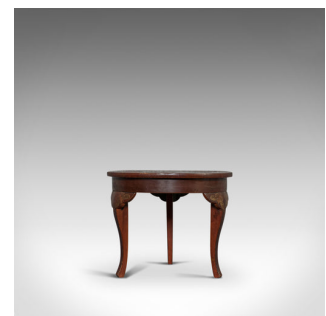

Vintage Side Table, Chinoiserie, English, Chinese Elm, Occasional, Lamp, C.1930

DESCRIPTION

Our Stock # 18.6095

This is a vintage side table in strong chinoiserie taste. An English, Chinese elm occasional or lamp table dating to the early 20th century, circa 1930.

- Select Chinese Elm displays a desirable aged patina
- Decorated with colourful scenes within a backdrop of characters, mountains and pagodas
- Continuous table apron decorated with gold tooling
- Raised on cabriole legs with golden decoration to the knees

This vintage side table is a classic example of chinoiserie. Solid joints and construction, delivered waxed, polished and ready for the home.

Search [London Fine for #18.6095](#) , or scan the QR code for more photos and details

DIMENSIONS

Max Width: 48.5cm (19")

Max Depth: 48.5cm (19")

Max Height: 39.5cm (15.5")