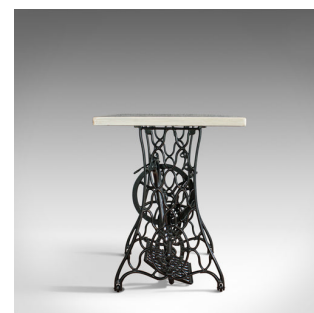

Scheiders Nightmare, Table, Shark, Singer, English, Pietra Dura, Dominic Hurley

DESCRIPTION

Our Stock # 18.6109
'Scheider's Nightmare' is a marble cafe table in shark design and raised upon a classic Victorian machinists base. An English, Pietra dura in various marble by Dominic Hurley and dating to the 20th century.

- A fascinating work, with marble shark Pietra dura
- Cast iron Victorian industrial machinists base adds to the unique charm
 - Pietra dura features various marbles including rosso antico, Belgian black and Purbeck limestone
- One-of-a-kind piece with 360-degree interest
- Highly individual subject - perfect for the discerning collector
- Expertly formed by renowned sculptural artist Dominic Hurley

This wonderful vintage marble table is a unique work by a renowned artist. Delivered ready for the home.

Search [London Fine for #18.6109](#) , or scan the QR code for more photos and details

DIMENSIONS

Max Width: 88.5cm (34.75")
Max Depth: 59.5cm (23.5")
Max Height: 75cm (29.5")

Find out more about Dominic Hurley here...

LIST PRICE

£4,650.00