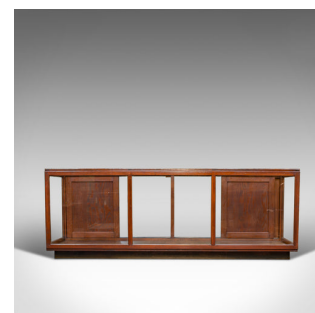

Large Antique Display Cabinet, English, Pine, Showcase, Edwardian, Circa 1910

DESCRIPTION

Our Stock # 18.6100

This is a large, antique display cabinet. An English, pine showcase dating to the Edwardian period, circa 1910.

- Generous proportion at 8'5" (260cm) wide
- Select cuts of pine display fine grain interest and a desirable aged patina
- Original display glass of showcase quality and brightness
- Top glass displays signs of usage commensurate with age
- A suite of four, sliding field panel doors dressed with recessed pulls
- Cabinet base abundant with colourful grain
- Raised upon a continuous pedestal base

This is a large antique display cabinet, well suited to commercial settings. Solid joints and construction, delivered waxed and polished.

Search [London Fine for #18.6100](#), or scan the QR code for more photos and details

DIMENSIONS

Max Width: 260cm (102.25")

Max Depth: 75cm (29.5")

Max Height: 92.5cm (36.5")