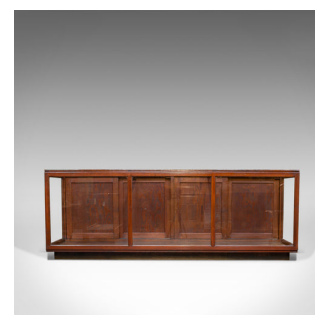

Large Antique Display Cabinet, English, Pine, Showcase, Edwardian, Circa 1910

DESCRIPTION

Our Stock # 18.6100

This is a large, antique display cabinet. An English, pine showcase dating to the Edwardian period, circa 1910.

- Generous proportion at 8'5" (260cm) wide
- Select cuts of pine display fine grain interest and a desirable aged patina
- Original display glass of showcase quality and brightness
- Top glass displays signs of usage commensurate with age
- A suite of four, sliding field panel doors dressed with recessed pulls
- Cabinet base abundant with colourful grain
- Raised upon a continuous pedestal base

This is a large antique display cabinet, well suited to commercial settings. Solid joints and construction, delivered waxed and polished.

Search [London Fine for #18.6100](#), or scan the QR code for more photos and details

DIMENSIONS

Max Width: 260cm (102.25")

Max Depth: 75cm (29.5")

Max Height: 92.5cm (36.5")