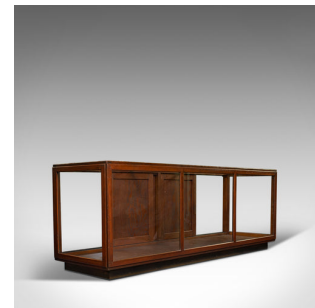

Large Antique Display Cabinet, English, Pine, Showcase, Edwardian, Circa 1910

DESCRIPTION

Our Stock # 18.6100

This is a large, antique display cabinet. An English, pine showcase dating to the Edwardian period, circa 1910.

- Generous proportion at 8'5" (260cm) wide
- Select cuts of pine display fine grain interest and a desirable aged patina
- Original display glass of showcase quality and brightness
- Top glass displays signs of usage commensurate with age
- A suite of four, sliding field panel doors dressed with recessed pulls
- Cabinet base abundant with colourful grain
- Raised upon a continuous pedestal base

This is a large antique display cabinet, well suited to commercial settings. Solid joints and construction, delivered waxed and polished.

Search [London Fine for #18.6100](#), or scan the QR code for more photos and details

DIMENSIONS

Max Width: 260cm (102.25")

Max Depth: 75cm (29.5")

Max Height: 92.5cm (36.5")