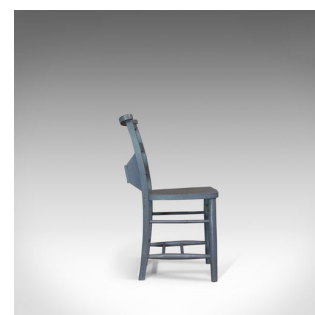

## Antique School Chair, English, Victorian, Beech, Station, Seat, Circa 1900

### DESCRIPTION

Our Stock # 18.6102

This is an antique school chair. An English, Victorian beech station seat dating to the late 19th century, circa 1900.

- Painted beech displays desirable aged patina
- Classic lath back, raked for comfort
- Generous saddle seat slab displaying grain interest
- Storage tray to rear perfect for holding school books in period
- Turned stretchers add stability to each leg
- A pair of tapered, turned legs at the front, with two gently curving rear uprights

This is a charming Victorian antique school chair. Solid joints and construction, delivered waxed, polished and ready for the home.

Search [London Fine for #18.6102](#) , or scan the QR code for more photos and details

### DIMENSIONS

Max Width: 42cm (16.5")

Max Depth: 45.5cm (18")

Max Height: 81cm (32")

Seat Height: 43cm (17")

Seat Depth: 36cm (14.25")