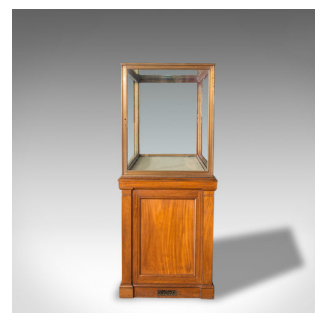

Antique Display Cabinet, English, Walnut, Bronze, Showcase, Museum, Circa 1900

DESCRIPTION

Our Stock # 18.6103

This is an antique display cabinet. An English, walnut and bronze showcase of museum quality and dating to the late 19th century, circa 1900.

- Generous proportion and with a desirable aged patina
- Select walnut displays fine grain interest and rich caramel hues
- Original plate glass within stout frame maximises showcase potential
- Bronze upper cabinet with large glass panes
- Removable cabinet base upholstered in cream cotton fabric

• A pair of cabinet doors to the front are dressed with working brass lock escutcheons, keys present

- Doors operated by wooden pulls
- Door jambs with original velvet dust seals - a further sign of the quality of the cabinetry
- Single shelf can be situated in multiple positions
- Cabinet has been previously prepared for lighting

Search [London Fine for #18.6103](#), or scan the QR code for more photos and details

DIMENSIONS

- Max Width: 152.5cm (60")
- Max Depth: 76cm (30")
- Max Height: 182.5cm (71.75")
- Display Case Width: 138cm (54.25")
- Display Case Depth: 61cm (24")
- Display Case Height: 79cm (31")