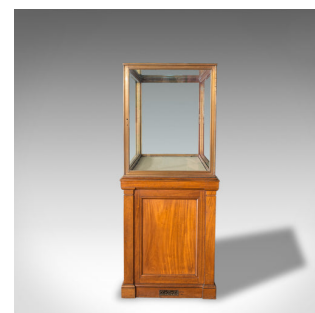

## Antique Display Cabinet, English, Walnut, Bronze, Showcase, Museum, Circa 1900

### DESCRIPTION

Our Stock # 18.6103

This is an antique display cabinet. An English, walnut and bronze showcase of museum quality and dating to the late 19th century, circa 1900.

- Generous proportion and with a desirable aged patina
- Select walnut displays fine grain interest and rich caramel hues
- Original plate glass within stout frame maximises showcase potential
- Bronze upper cabinet with large glass panes
- Removable cabinet base upholstered in cream cotton fabric

• A pair of cabinet doors to the front are dressed with working brass lock escutcheons, keys present

• Doors operated by wooden pulls

• Door jambs with original velvet dust seals - a further sign of the quality of the cabinetry

### DIMENSIONS

Max Width: 152.5cm (60")

Max Depth: 76cm (30")

Max Height: 182.5cm (71.75")

Display Case Width: 138cm (54.25")

Display Case Depth: 61cm (24")

Display Case Height: 79cm (31")