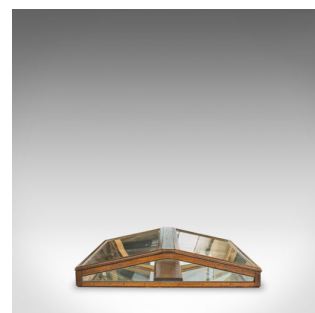

Large Antique Counter Display Cabinet, English, Victorian, Oak, Glass, Showcase

DESCRIPTION

Our Stock # 18.6105

This is a large, 6' antique countertop display cabinet. An English, Victorian oak and glass showcase, dating to the late 19th century, circa 1900.

- Generous size cabinet displays a desirable aged patina
- Select cuts of oak display fine grain interest
- Good consistent colour throughout in rich caramel hues
- Original glass plate affords bright, showcase quality
- Light marks to glass under close inspection - commensurate with age
- A pair of large, upward opening cabinet doors
- Each dressed with brass lock escutcheons, key present and in working order
- Stout wooden spar delineates each side of the showcase
- Mirrored base reflects ambient light, aiding display brightness
- Velvet dust strips to the closing faces - a hallmark of quality cabinetry

Search [London Fine for #18.6105](#), or scan the QR code for more photos and details

DIMENSIONS

Max Width: 185cm (72.75")

Max Depth: 124cm (48.75")

Max Height: 26cm (10.25")