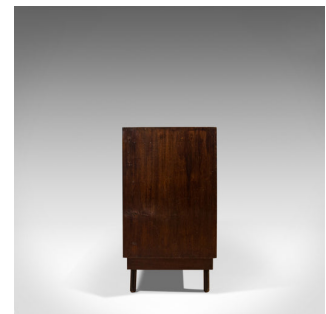

Antique Shopfitting Display Cabinet, English, Mahogany, Oak, Showcase, Edwardian

DESCRIPTION

Our Stock # 18.6108

This is an antique commercial display cabinet. An English, mahogany and oak showcase dating to the Edwardian period, circa 1910.

- Displays a desirable aged patina
- Select cuts of mahogany and oak with fine grain interest
- Original plate glass in good order with light marks under close inspection
- Glass rear doors add to bright display area
- Doors dressed with working brass locks, keys present
- Pair of drop down, mirrored inspection surfaces ideal for surveying small items
- A suite of glass shelves arranged two over two
- Oak display base in rich honey hues
- Continuous pedestal plinth base
- Raised upon four square feet

Search [London Fine for #18.6108](#) , or scan the QR code for more photos and details

DIMENSIONS

Max Width: 152cm (59.75")

Max Depth: 51cm (20")

Max Height: 91.5cm (36")