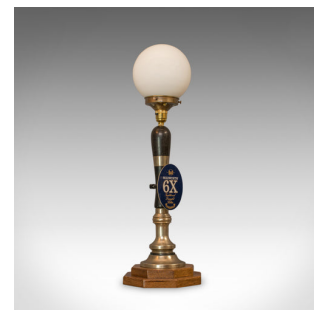

Vintage Beer Pump Lamp, English, Bespoke, Handcrafted, Public House, Table Light

DESCRIPTION

Our Stock # 18.6115

This is a vintage beer pump lamp. An English, bespoke handcrafted public house draught tap table light with an opaque, glass light shade.

- In excellent condition, fully working with quality, opaque pendant lamp shade
- Replete with genuine Wadworth 6X tap handle decal by Goldprint
- Engraved with London W.1. at the foot of the handle
- Standing upon a tiered, shaped oak base, with felt baize beneath
- British Standard compliant bayonet bulb fitting with generous length of quality cable and fused plug

A vintage beer pump lamp, of high interest to a discerning collector. Delivered fully tested and ready for the home.

Search [London Fine for #18.6115](#), or scan the QR code for more photos and details