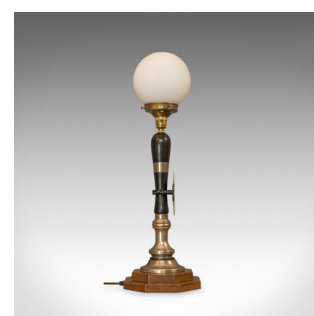

Vintage Beer Pump Lamp, English, Bespoke, Handcrafted, Public House, Table Light

DESCRIPTION

Our Stock # 18.6115

This is a vintage beer pump lamp. An English, bespoke handcrafted public house draught tap table light with an opaque, glass light shade.

- In excellent condition, fully working with quality, opaque pendant lamp shade
- Replete with genuine Wadworth 6X tap handle decal by Goldprint
- Engraved with London W.1. at the foot of the handle
- Standing upon a tiered, shaped oak base, with felt baize beneath
- British Standard compliant bayonet bulb fitting with generous length of quality cable and fused plug

A vintage beer pump lamp, of high interest to a discerning collector. Delivered fully tested and ready for the home.

Search [London Fine for #18.6115](#), or scan the QR code for more photos and details

DIMENSIONS

Max Width: 19cm (7.5")

Max Depth: 19cm (7.5")

Max Height: 59.5cm (23.5")

LIST PRICE

£455.00