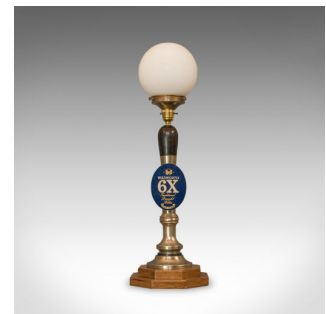

## Vintage Beer Pump Lamp, English, Bespoke, Handcrafted, Public House, Table Light

### DESCRIPTION

Our Stock # 18.6115

This is a vintage beer pump lamp. An English, bespoke handcrafted public house draught tap table light with an opaque, glass light shade.

- In excellent condition, fully working with quality, opaque pendant lamp shade
- Replete with genuine Wadworth 6X tap handle decal by Goldprint
- Engraved with London W.1. at the foot of the handle
- Standing upon a tiered, shaped oak base, with felt baize beneath
- British Standard compliant bayonet bulb fitting with generous length of quality cable and fused plug

A vintage beer pump lamp, of high interest to a discerning collector. Delivered fully tested and ready for the home.

Search [London Fine for #18.6115](#), or scan the QR code for more photos and details

### DIMENSIONS

Max Width: 19cm (7.5")

Max Depth: 19cm (7.5")

Max Height: 59.5cm (23.5")