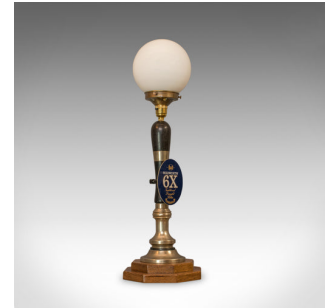

Vintage Beer Pump Lamp, English, Bespoke, Handcrafted, Public House, Table Light

DESCRIPTION

Our Stock # 18.6115

This is a vintage beer pump lamp. An English, bespoke handcrafted public house draught tap table light with an opaque, glass light shade.

- In excellent condition, fully working with quality, opaque pendant lamp shade
- Replete with genuine Wadworth 6X tap handle decal by Goldprint
- Engraved with London W.1. at the foot of the handle
- Standing upon a tiered, shaped oak base, with felt baize beneath
- British Standard compliant bayonet bulb fitting with generous length of quality cable and fused plug

A vintage beer pump lamp, of high interest to a discerning collector. Delivered fully tested and ready for the home.

Search [London Fine for #18.6115](#), or scan the QR code for more photos and details