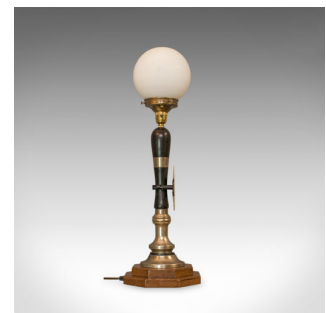

Vintage Beer Pump Lamp, English, Bespoke, Handcrafted, Public House, Table Light

DESCRIPTION

Our Stock # 18.6115

This is a vintage beer pump lamp. An English, bespoke handcrafted public house draught tap table light with an opaque, glass light shade.

- In excellent condition, fully working with quality, opaque pendant lamp shade
- Replete with genuine Wadworth 6X tap handle decal by Goldprint
- Engraved with London W.1. at the foot of the handle
- Standing upon a tiered, shaped oak base, with felt baize beneath
- British Standard compliant bayonet bulb fitting with generous length of quality cable and fused plug

A vintage beer pump lamp, of high interest to a discerning collector. Delivered fully tested and ready for the home.

Search [London Fine for #18.6115](#), or scan the QR code for more photos and details

DIMENSIONS

Max Width: 19cm (7.5")

Max Depth: 19cm (7.5")

Max Height: 59.5cm (23.5")

LIST PRICE

£455.00