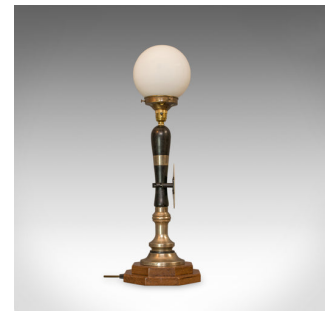

## Vintage Beer Pump Lamp, English, Bespoke, Handcrafted, Public House, Table Light

### DESCRIPTION

Our Stock # 18.6115

This is a vintage beer pump lamp. An English, bespoke handcrafted public house draught tap table light with an opaque, glass light shade.

- In excellent condition, fully working with quality, opaque pendant lamp shade
- Replete with genuine Wadworth 6X tap handle decal by Goldprint
- Engraved with London W.1. at the foot of the handle
- Standing upon a tiered, shaped oak base, with felt baize beneath
- British Standard compliant bayonet bulb fitting with generous length of quality cable and fused plug

A vintage beer pump lamp, of high interest to a discerning collector. Delivered fully tested and ready for the home.

Search [London Fine for #18.6115](#), or scan the QR code for more photos and details

### DIMENSIONS

Max Width: 19cm (7.5")

Max Depth: 19cm (7.5")

Max Height: 59.5cm (23.5")