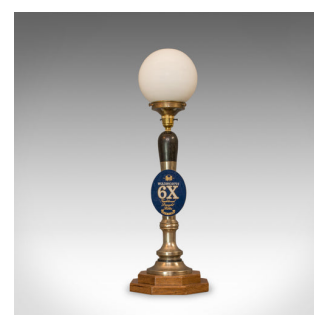

Vintage Beer Pump Lamp, English, Bespoke, Handcrafted, Public House, Table Light

DESCRIPTION

Our Stock # 18.6115

This is a vintage beer pump lamp. An English, bespoke handcrafted public house draught tap table light with an opaque, glass light shade.

- In excellent condition, fully working with quality, opaque pendant lamp shade
- Replete with genuine Wadworth 6X tap handle decal by Goldprint
- Engraved with London W.1. at the foot of the handle
- Standing upon a tiered, shaped oak base, with felt baize beneath
- British Standard compliant bayonet bulb fitting with generous length of quality cable and fused plug

A vintage beer pump lamp, of high interest to a discerning collector. Delivered fully tested and ready for the home.

Search [London Fine for #18.6115](#), or scan the QR code for more photos and details