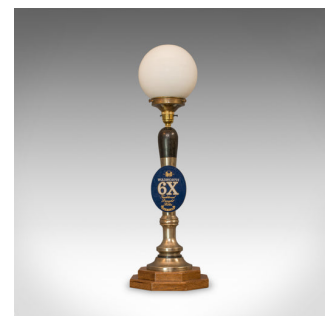

Vintage Beer Pump Lamp, English, Bespoke, Handcrafted, Public House, Table Light

DESCRIPTION

Our Stock # 18.6115

This is a vintage beer pump lamp. An English, bespoke handcrafted public house draught tap table light with an opaque, glass light shade.

- In excellent condition, fully working with quality, opaque pendant lamp shade
- Replete with genuine Wadworth 6X tap handle decal by Goldprint
- Engraved with London W.1. at the foot of the handle
- Standing upon a tiered, shaped oak base, with felt baize beneath
- British Standard compliant bayonet bulb fitting with generous length of quality cable and fused plug

A vintage beer pump lamp, of high interest to a discerning collector. Delivered fully tested and ready for the home.

Search [London Fine for #18.6115](#), or scan the QR code for more photos and details