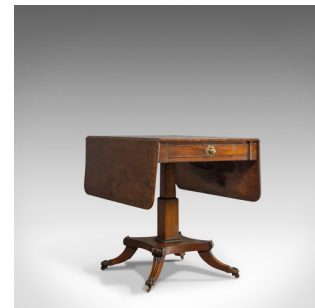

Antique Pembroke Table, English, Mahogany, Drop Leaf, Occasional, Regency

DESCRIPTION

Our Stock #13.0720

This is an antique Pembroke table. An English, mahogany drop-leaf occasional table dating to the Regency period, circa 1830.

- Select mahogany displays fine grain interest and a desirable aged patina
- Good consistent colour throughout to its wax polished finish
- Of good proportion - width doubles when extended
- Frieze drawer to the front, with a faux drawer on the reverse
- Dressed with brass, sunburst pulls to both sides
- Leaves supported by large, shaped elbows, smooth in their operation
- Raised on a stout, tiered square pillar within beaded collars
- Short, squat cabriole legs with carved knees
- Riding upon the original, solid brass paw castors

Search [London Fine for #13.0720](#), or scan the QR code for more photos and details

DIMENSIONS

Max Width: 123cm (48.5")
 Max Depth: 61cm (24")
 Max Height: 74.5cm (29.25")
 Dropped Width: 61cm (24")