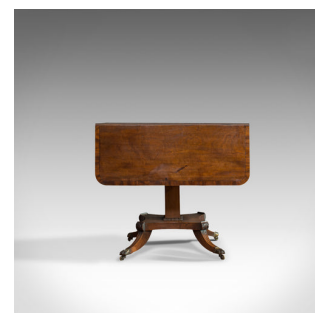

Antique Pembroke Table, English, Mahogany, Drop Leaf, Occasional, Regency

DESCRIPTION

Our Stock #13.0720

This is an antique Pembroke table. An English, mahogany drop-leaf occasional table dating to the Regency period, circa 1830.

- Select mahogany displays fine grain interest and a desirable aged patina
- Good consistent colour throughout to its wax polished finish
- Of good proportion - width doubles when extended
- Frieze drawer to the front, with a faux drawer on the reverse
- Dressed with brass, sunburst pulls to both sides
- Leaves supported by large, shaped elbows, smooth in their operation
- Raised on a stout, tiered square pillar within beaded collars
- Short, squat cabriole legs with carved knees
- Riding upon the original, solid brass paw castors

Search [London Fine for #13.0720](#), or scan the QR code for more photos and details

DIMENSIONS

Max Width: 123cm (48.5")
 Max Depth: 61cm (24")
 Max Height: 74.5cm (29.25")
 Dropped Width: 61cm (24")