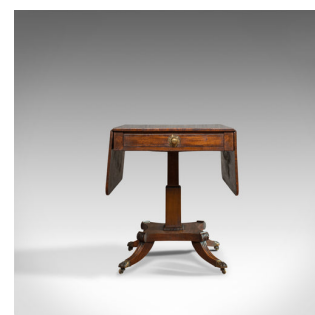

Antique Pembroke Table, English, Mahogany, Drop Leaf, Occasional, Regency

DESCRIPTION

Our Stock #13.0720

This is an antique Pembroke table. An English, mahogany drop-leaf occasional table dating to the Regency period, circa 1830.

- Select mahogany displays fine grain interest and a desirable aged patina
- Good consistent colour throughout to its wax polished finish
- Of good proportion - width doubles when extended
- Frieze drawer to the front, with a faux drawer on the reverse
- Dressed with brass, sunburst pulls to both sides
- Leaves supported by large, shaped elbows, smooth in their operation
- Raised on a stout, tiered square pillar within beaded collars
- Short, squat cabriole legs with carved knees
- Riding upon the original, solid brass paw castors

Search [London Fine for #13.0720](#), or scan the QR code for more photos and details

DIMENSIONS

Max Width: 123cm (48.5")
 Max Depth: 61cm (24")
 Max Height: 74.5cm (29.25")
 Dropped Width: 61cm (24")