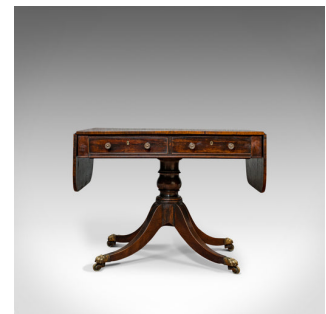

## Antique Sofa Table, English, Rosewood, Drop Leaf, Side, Occasional, Regency

### DESCRIPTION

Our Stock # 18.5575

This is an antique sofa table. An English, rosewood drop-leaf side or occasional table dating to the Regency period, circa 1820.

- Select rosewood showing delightful russet tones
- Displays fine grain interest and a desirable aged patina
- Shows wonderful tonality from its wax polished finish
  
- A pair of cockbeaded frieze drawers at the front, with faux drawers to the reverse
- Each dressed with brass rosette pulls and lined locks, keys absent
- Extending leaves supported by shaped elbows, with smooth draw action
- Supported by a stout, turned baluster column
- Raised upon splayed and swept legs
- Dressed with original brass paw feet castors

### DIMENSIONS

Max Width: 149cm (58.75")  
Max Depth: 71.5cm (28.25")  
Max Height: 70.5cm (27.75")  
Dropped Width: 92.5cm (36.5")