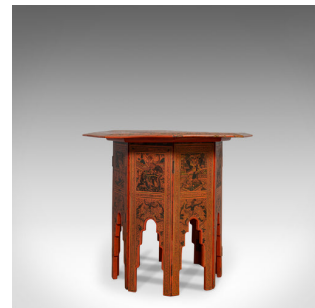

Antique Occasional Table, Victorian, Chinese Elm, Octagonal, Coffee, Moorish

DESCRIPTION

Our Stock # 18.5891
This is an antique occasional table. A Victorian, Chinese elm octagonal coffee or lamp table in strong Moorish taste and dating to the mid 19th century, circa 1850.

- Burnt red hues to the lacquered Chinese elm table top and legs
- Aged running repairs as typical of a piece from this period
- Two piece, folding design well suited to occasional use
- Octagonal table top with bevelled edge and decorated with panels of temples, warriors and elephants
- Similar decoration is found on each panel of the folding stand
- Standing upon legs carved into the shape of minarets

This is a fascinating occasional table, eye-catching in its decorative Moorish taste. Solid joints and construction, delivered waxed, polished and ready for the home.

Search [London Fine for #18.5891](#) , or scan the QR code for more photos and details

DIMENSIONS

Max Width: 76.5cm (30")
Max Depth: 76.5cm (30")
Max Height: 71.5cm (28.25")

LIST PRICE

£895.00