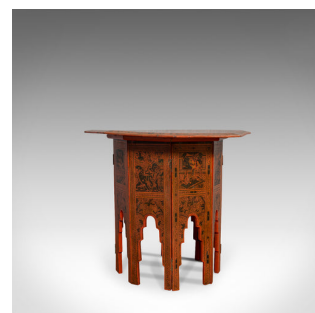

Antique Occasional Table, Victorian, Chinese Elm, Octagonal, Coffee, Moorish

DESCRIPTION

Our Stock # 18.5891
This is an antique occasional table. A Victorian, Chinese elm octagonal coffee or lamp table in strong Moorish taste and dating to the mid 19th century, circa 1850.

- Burnt red hues to the lacquered Chinese elm table top and legs
- Aged running repairs as typical of a piece from this period
- Two piece, folding design well suited to occasional use
- Octagonal table top with bevelled edge and decorated with panels of temples, warriors and elephants
- Similar decoration is found on each panel of the folding stand
- Standing upon legs carved into the shape of minarets

This is a fascinating occasional table, eye-catching in its decorative Moorish taste. Solid joints and construction, delivered waxed, polished and ready for the home.

Search [London Fine for #18.5891](#) , or scan the QR code for more photos and details

DIMENSIONS

Max Width: 76.5cm (30")
Max Depth: 76.5cm (30")
Max Height: 71.5cm (28.25")

LIST PRICE

£895.00