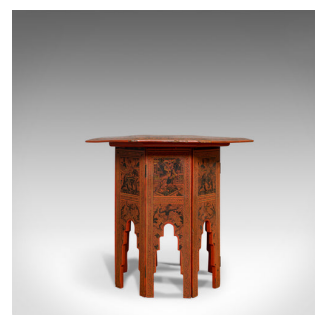

Antique Occasional Table, Victorian, Chinese Elm, Octagonal, Coffee, Moorish

DESCRIPTION

Our Stock # 18.5891
This is an antique occasional table. A Victorian, Chinese elm octagonal coffee or lamp table in strong Moorish taste and dating to the mid 19th century, circa 1850.

- Burnt red hues to the lacquered Chinese elm table top and legs
- Aged running repairs as typical of a piece from this period
- Two piece, folding design well suited to occasional use
- Octagonal table top with bevelled edge and decorated with panels of temples, warriors and elephants
- Similar decoration is found on each panel of the folding stand
- Standing upon legs carved into the shape of minarets

This is a fascinating occasional table, eye-catching in its decorative Moorish taste. Solid joints and construction, delivered waxed, polished and ready for the home.

Search [London Fine for #18.5891](#) , or scan the QR code for more photos and details

DIMENSIONS

Max Width: 76.5cm (30")
Max Depth: 76.5cm (30")
Max Height: 71.5cm (28.25")

LIST PRICE

£895.00