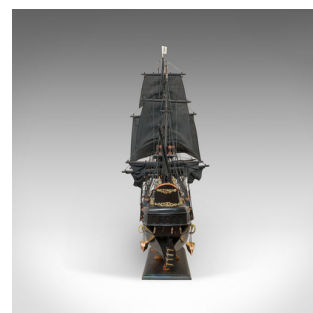

Large Model, Black Pearl, Pirate Ship, Mahogany, Collectible, Hollywood, Display

DESCRIPTION

Our Stock # 18.6124

This is a large model of The Black Pearl pirate ship. An English, mahogany collectable ship made famous by Hollywood and Disney and is presented upon a display stand.

The Black Pearl is the fictional ship made famous in the wildly successful Pirates of the Caribbean franchise. Captained by Johnny Depp's Jack Sparrow, it is said to be the fastest ship in the whole of the Caribbean and fearsome in its appearance with the black sails over the dark, imposing hull.

- Fine detail and in good order throughout
- Select mahogany displays fine grain interest
- Fabric sails and rigging add further appeal
- Dressed with the skull and crossbones at the head of the main masts
- Hull dressed with two gun decks and miniature cannon
- Deck dressed with tenders and rows of cannonballs

This large model ship is an infamous Hollywood treasure and much loved by many. Delivered ready for the home.

DIMENSIONS

- Max Width: 99cm (39")
- Max Depth: 38cm (15")
- Max Height: 89.5cm (35.25")
- Display Stand:
- Width: 69.5cm (27.25")
- Depth: 17.5cm (7")