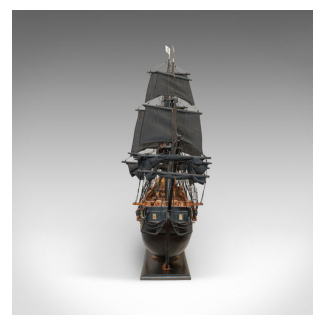

Large Model, Black Pearl, Pirate Ship, Mahogany, Collectible, Hollywood, Display

DESCRIPTION

Our Stock # 18.6124

This is a large model of The Black Pearl pirate ship. An English, mahogany collectable ship made famous by Hollywood and Disney and is presented upon a display stand.

The Black Pearl is the fictional ship made famous in the wildly successful Pirates of the Caribbean franchise. Captained by Johnny Depp's Jack Sparrow, it is said to be the fastest ship in the whole of the Caribbean and fearsome in its appearance with the black sails over the dark, imposing hull.

- Fine detail and in good order throughout
- Select mahogany displays fine grain interest
- Fabric sails and rigging add further appeal
- Dressed with the skull and crossbones at the head of the main masts
- Hull dressed with two gun decks and miniature cannon
- Deck dressed with tenders and rows of cannonballs

This large model ship is an infamous Hollywood treasure and much loved by many. Delivered ready for the home.

DIMENSIONS

- Max Width: 99cm (39")
- Max Depth: 38cm (15")
- Max Height: 89.5cm (35.25")
- Display Stand:
- Width: 69.5cm (27.25")
- Depth: 17.5cm (7")