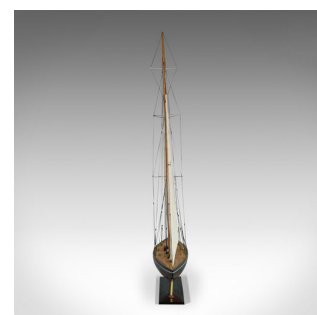

Large Vintage Model Yacht, English, Mahogany, Collectible, Decorative, Display

DESCRIPTION

Our Stock # 18.6126

This is a large vintage model yacht. An English, mahogany collectible or decorative model with display stand and dating to the 20th century.

- Fine detail and in good order throughout
- Eye-catching painted mahogany in classic black over red
- Stark white pinstripe delineates the upper hull
- Fabric sails and rigging add further appeal
- Sinuous form to the hull
- Standing upon a display stand

This is an attractive vintage model yacht, with appeal to collectors and for decorative use. Delivered ready for the home.

Search [London Fine for #18.6126](#) , or scan the QR code for more photos and details

DIMENSIONS

Max Width: 122cm (48")
Max Depth: 19.5cm (7.75")
Max Height: 144.5cm (57")
Display Stand:
Width: 60.5cm (23.75")
Depth: 13cm (5")