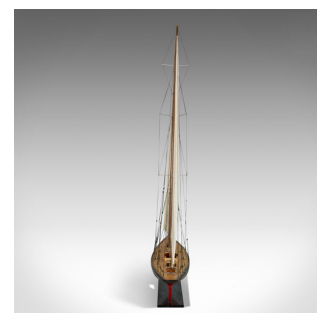

Large Vintage Model Yacht, English, Mahogany, Collectible, Decorative, Display

DESCRIPTION

Our Stock # 18.6126

This is a large vintage model yacht. An English, mahogany collectible or decorative model with display stand and dating to the 20th century.

- Fine detail and in good order throughout
- Eye-catching painted mahogany in classic black over red
- Stark white pinstripe delineates the upper hull
- Fabric sails and rigging add further appeal
- Sinuous form to the hull
- Standing upon a display stand

This is an attractive vintage model yacht, with appeal to collectors and for decorative use. Delivered ready for the home.

Search [London Fine for #18.6126](#) , or scan the QR code for more photos and details

DIMENSIONS

Max Width: 122cm (48")
Max Depth: 19.5cm (7.75")
Max Height: 144.5cm (57")
Display Stand:
Width: 60.5cm (23.75")
Depth: 13cm (5")