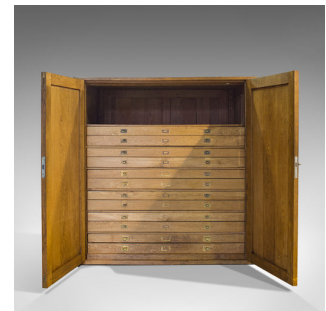

Massive Vintage Document Cabinet, English, Oak, Specimen, Art, Archive, Cupboard

DESCRIPTION

Our Stock # 18.6118

This is a massive vintage document cabinet. An English, oak specimen collector or art storage archive cupboard dating to the mid-20th century, circa 1950.

- Displays a desirable aged patina and fine grain interest
- Select oak displays wisps of medullary rays
- Rich honey hues throughout to its wax polished finish
- Cabinet dismantles for installation
- A suite of 12 generously sized document drawers arranged in pairs
 - The top drawer within each pair at a height of 6.5cm (2.5") over the lower 8.5cm (3.25") drawer
- Each drawer dressed with a pair of brass pulls and centrally located label plates
- Open storage section for garments or larger items situated above drawers
- Highly generous proportion at 6'1" wide by 6'2" high
- Field panels to each side suited to central room placement

Search [London Fine for #18.6118](#) , or scan the QR code for more photos and details

DIMENSIONS

Max Width: 186cm (73.25")

Max Depth: 149cm (58.75")

Max Height: 191cm (75.25")

Drawer dimensions as arranged in pairs: