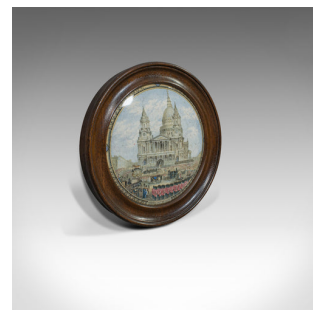

Antique Prattware Jar Lid, English, Mahogany, Ceramic, Duke of Wellington

**DESCRIPTION**

Our Stock # 18.6143

This is an antique Prattware jar lid. An English, mahogany and colour printed ceramic featuring a scene from the Duke of Wellington's funeral and dating to the Victorian period, circa 1860.

- In fine form and displaying a desirable aged patina
- Dark mahogany hues to the bevelled lid
- Printed scene in good, consistent colour
- The scene depicts the state funeral of the Duke of Wellington in 1852
- Expertly reproduced by F and R Pratt from the original by George Baxter
- Small iron loop to rear for decorative hanging

This is a charming example of antique Prattware, featuring the landmark state funeral of the Duke of Wellington. Delivered polished and ready for the home.

Search [London Fine for #18.6143](#), or scan the [QR code](#) for more photos and details

DIMENSIONS

Max Width: 16.5cm (6.5")

Max Depth: 16.5cm (6.5")

Max Height: 3cm (1.25")

Picture Diameter: 12cm (4.75")

Find out more about Prattware here...