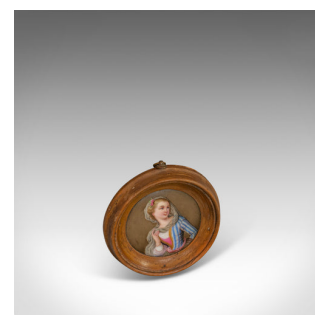

Antique Porcelain Plaque, English, Walnut, Ceramic, Decorative, Portrait c.1890

DESCRIPTION

Our Stock # 18.6156

This is an antique porcelain plaque. An English, walnut and ceramic decorative female portrait and dating to the Victorian period, circa 1890.

- Displaying a desirable aged patina
- Walnut frame displays grain interest and rich caramel hues
- Portrait presents in good, consistent colour
- Portraiture of a young woman in fine hose with a high level of detail
- A small iron loop aids hanging

This is a charming example of antique porcelain plaque for the feminine taste, suited to decorative wall mounting. Delivered polished and ready for the home.

Search [London Fine for #18.6156](#) , or scan the QR code for more photos and details

DIMENSIONS

Max Width: 10cm (4")
 Max Depth: 11.5cm (4.5")
 Max Height: 3cm (1.25")
 Picture Diameter: 6.5cm (2.5")

LIST PRICE

£285.00