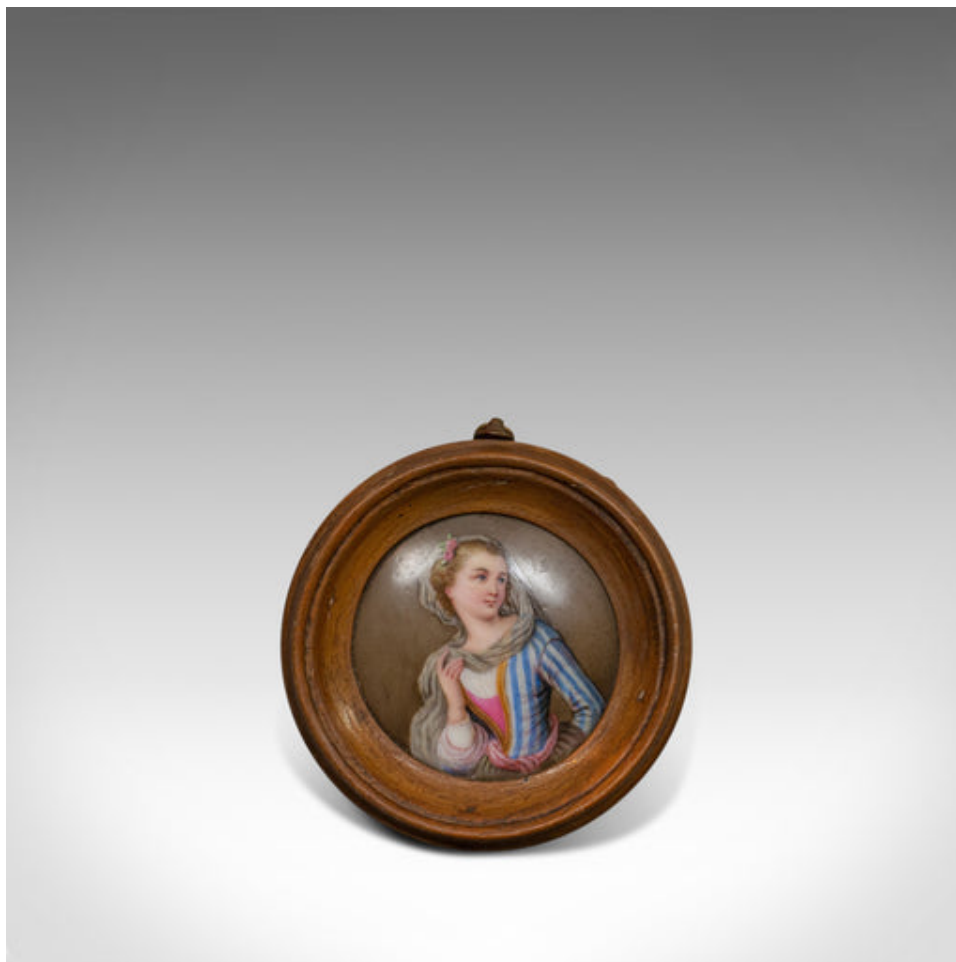

Antique Porcelain Plaque, English, Walnut, Ceramic, Decorative, Portrait c.1890

DESCRIPTION

Our Stock # 18.6156

This is an antique porcelain plaque. An English, walnut and ceramic decorative female portrait and dating to the Victorian period, circa 1890.

- Displaying a desirable aged patina
- Walnut frame displays grain interest and rich caramel hues
- Portrait presents in good, consistent colour
- Portraiture of a young woman in fine hose with a high level of detail
- A small iron loop aids hanging

This is a charming example of antique porcelain plaque for the feminine taste, suited to decorative wall mounting. Delivered polished and ready for the home.

Search [London Fine for #18.6156](#) , or scan the QR code for more photos and details

DIMENSIONS

Max Width: 10cm (4")
 Max Depth: 11.5cm (4.5")
 Max Height: 3cm (1.25")
 Picture Diameter: 6.5cm (2.5")

LIST PRICE

£285.00