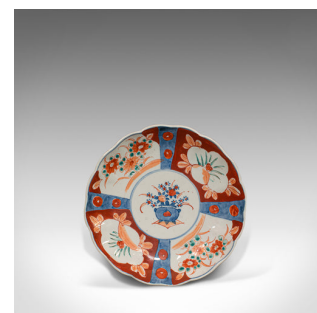

Pair Of, Vintage Imari Dishes, Oriental, Painted, Ceramic, Decorative, Saucers

DESCRIPTION

Our Stock # 18.6157

This is a pair of vintage Imari dishes. Two Oriental, painted ceramic decorative saucers and dating to the mid-20th century, circa 1940.

- In the distinguished Imari taste
- Displaying a desirable aged patina
- Good, consistent colour and glaze commensurate with age
- Each plate presents a different take on the central floral theme
- Small plateau in the centre fans out into a scalloped rim
- Reverse of rim decorated with blue foliate and scroll motif

This is a super pair of vintage Imari dishes. Delivered polished and ready for the home.

Search [London Fine for #18.6157](#) , or scan the QR code for more photos and details

DIMENSIONS

Max Width: 21.5cm (8.5")