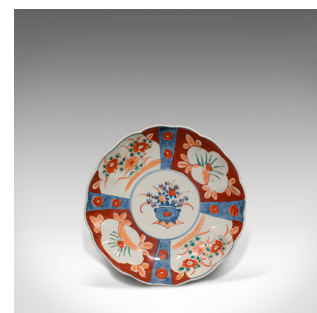

Pair Of, Vintage Imari Dishes, Oriental, Painted, Ceramic, Decorative, Saucers

**DESCRIPTION**

Our Stock # 18.6157

This is a pair of vintage Imari dishes. Two Oriental, painted ceramic decorative saucers and dating to the mid-20th century, circa 1940.

- In the distinguished Imari taste
- Displaying a desirable aged patina
- Good, consistent colour and glaze commensurate with age
- Each plate presents a different take on the central floral theme
- Small plateau in the centre fans out into a scalloped rim
- Reverse of rim decorated with blue foliate and scroll motif

This is a super pair of vintage Imari dishes. Delivered polished and ready for the home.

Search [London Fine for #18.6157](#) , or scan the QR code for more photos and details

**DIMENSIONS**

Max Width: 21.5cm (8.5")