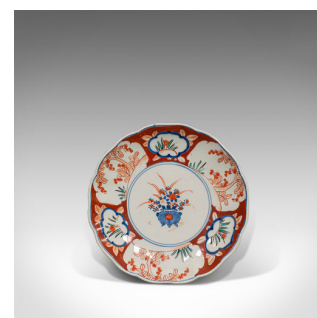

Pair Of, Vintage Imari Dishes, Oriental, Painted, Ceramic, Decorative, Saucers

DESCRIPTION

Our Stock # 18.6157

This is a pair of vintage Imari dishes. Two Oriental, painted ceramic decorative saucers and dating to the mid-20th century, circa 1940.

- In the distinguished Imari taste
- Displaying a desirable aged patina
- Good, consistent colour and glaze commensurate with age
- Each plate presents a different take on the central floral theme
- Small plateau in the centre fans out into a scalloped rim
- Reverse of rim decorated with blue foliate and scroll motif

This is a super pair of vintage Imari dishes. Delivered polished and ready for the home.

Search [London Fine for #18.6157](#) , or scan the QR code for more photos and details

DIMENSIONS

Max Width: 21.5cm (8.5")