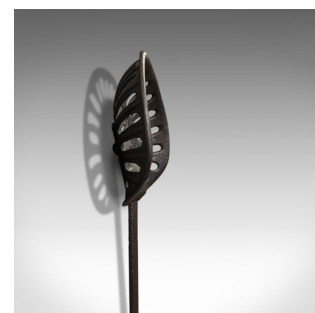

Antique Bamlett Tractor Seat, English, Cast Iron, Decorative, Agricultural

DESCRIPTION

Our Stock # 18.6161

This is an antique Bamlett tractor seat. An English, cast iron decorative agricultural piece and dating to the late 19th century, circa 1900.

- Unusual decorative piece, suitable for wall hanging
- Cast iron in good order with a desirable aged patina
- Good, consistent colour to the graphite finish
- Embossed with the Bamlett name within a hemispherical arc
- Punch-hole fanned ovals decorate the rim of the seat
- Presented upon the original seat arm, turned through 90 degrees for display

This is a fascinating antique tractor seat by A.C. Bamlett of Yorkshire. Delivered polished and ready for the home.

Search [London Fine for #18.6161](#) , or scan the QR code for more photos and details

DIMENSIONS

Max Width: 40.5cm (16")

Max Depth: 10cm (4")

Max Height: 136cm (53.5")

LIST PRICE

£395.00