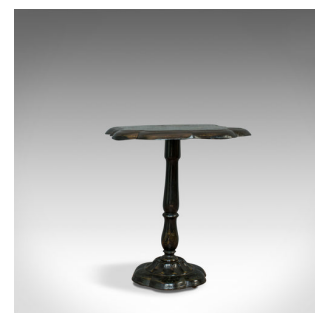

Antique Table, Ebonised, Papier Mache, Mother of Pearl, Side, Lamp, Wine, Tilt

DESCRIPTION

Our Stock # 11.2203

This is an antique table. An English, ebonised papier mache and mother of pearl side, lamp or wine table with tilt and dating to the Victorian period, circa 1870.

- Fascinating form and good order throughout
- Ebonised stocks of papier-mache display a desirable aged patina
- Mother of pearl inlay shimmers in the catch-light
- Central hanging grape motif with a green diamond border and foliate detail to the corners
- Pleasing inverted tray style with serpentine form
- Smooth tilt action for placement to the side or in the centre of a room
- Stout, rolled top locks reassuringly into place
- Standing over a shaped central column, which flows into a triple step base.

A quality, period antique table and a lovely example of this classic Victorian style. Solid joints and construction and delivered waxed, polished and ready for the home.

Search [London Fine for #11.2203](#) , or scan the QR code for more photos and details

DIMENSIONS

Max Width: 78cm (30.75")

Max Depth: 59cm (23.25")

Max Height: 74cm (29.25")