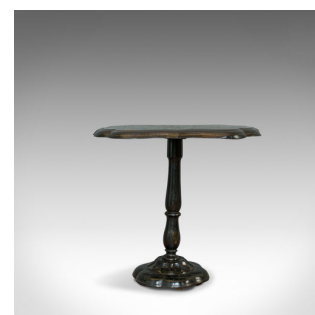

Antique Table, Ebonised, Papier Mache, Mother of Pearl, Side, Lamp, Wine, Tilt

DESCRIPTION

Our Stock # 11.2203

This is an antique table. An English, ebonised papier mache and mother of pearl side, lamp or wine table with tilt and dating to the Victorian period, circa 1870.

- Fascinating form and good order throughout
- Ebonised stocks of papier-mache display a desirable aged patina
- Mother of pearl inlay shimmers in the catch-light
- Central hanging grape motif with a green diamond border and foliate detail to the corners
- Pleasing inverted tray style with serpentine form
- Smooth tilt action for placement to the side or in the centre of a room
- Stout, rolled top locks reassuringly into place
- Standing over a shaped central column, which flows into a triple step base.

A quality, period antique table and a lovely example of this classic Victorian style. Solid joints and construction and delivered waxed, polished and ready for the home.

Search [London Fine for #11.2203](#) , or scan the QR code for more photos and details

DIMENSIONS

Max Width: 78cm (30.75")

Max Depth: 59cm (23.25")

Max Height: 74cm (29.25")