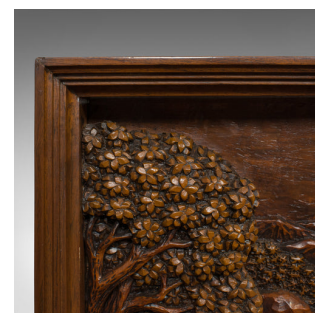

Vintage Carved Wall Panel, Ceylon, Ironwood, Decorative, Frieze, Jungle, C20th

DESCRIPTION

Our Stock # 18.6148

This is a vintage carved wall panel. A Ceylon, ironwood decorative frieze depicting a jungle clearing and dating to the 20th century.

- Striking detail and broad, impressive form
- Displays a desirable aged patina
- Stocks of ironwood in good order with fine grain interest
- Stout, bevelled frame
- Beautiful tonality to the profusely carved jungle scene
- Carved in several layers, adding depth to the piece
- Presented against a light foreground with a darker stained background
- Majestic elephant figures with riders and logging dress
- Trees are adorned with bountiful detail and distinct from one another
- Grass roofed hut another highlight of fine detail

Search [London Fine for #18.6148](#) , or scan the [QR code](#) for more photos and details

DIMENSIONS

Max Width: 158.5cm (62.5")

Max Depth: 12.5cm (5")

Max Height: 82.5cm (32.5")