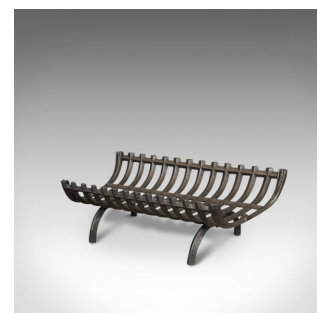

Antique Fire Grate, English, Cast Iron, Basket, Fireplace, Graphite, Victorian

DESCRIPTION

Our Stock # 18.6162

This is an antique fire grate. An English, cast iron basket fireplace in graphite finish and dating to the Victorian period, circa 1900.

- Gently curving, pleasing form
- Displays a desirable aged patina
- Cast iron in good order throughout
- Consistent, polished graphite finish
- Standing upon a pair of demi-lune legs
- Robust construction and suitable for all fuel types

This is an attractive antique fire grate. Delivered polished and ready for the home.

Search [London Fine for #18.6162](#) , or scan the [QR code](#) for more photos and details

DIMENSIONS

Max Width: 61cm (24")

Max Depth: 38.5cm (15.25")

Max Height: 19.5cm (7.75")