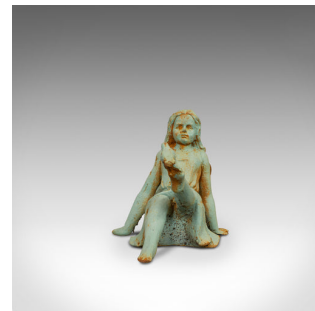

Vintage Garden Ornament, English, Cast Iron, Decorative, Statuette

DESCRIPTION

Our Stock # 18.6163

This is a vintage garden ornament. An English, cast iron decorative statuette of a fairy with a bird on foot.

- Whimsical form and appealing colour
- Pleasingly weathered with a desirable aged patina
- Cast iron in good order throughout
- Fairy in laid back pose, ideal for the relaxed garden or living room
- Delicate features in the wings and face
- Outstretched leg with small dove adds further charm

DIMENSIONS

Max Width: 18cm (7")

Max Depth: 32.5cm (12.75")

Max Height: 19.5cm (7.75")