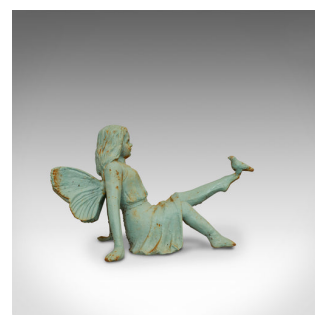

Vintage Garden Ornament, English, Cast Iron, Decorative, Statuette

DESCRIPTION

Our Stock # 18.6163

This is a vintage garden ornament. An English, cast iron decorative statuette of a fairy with a bird on foot.

- Whimsical form and appealing colour
- Pleasingly weathered with a desirable aged patina
- Cast iron in good order throughout
- Fairy in laid back pose, ideal for the relaxed garden or living room
- Delicate features in the wings and face
- Outstretched leg with small dove adds further charm