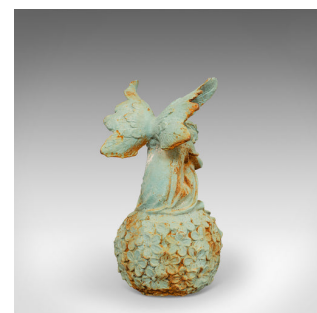

Vintage Fairy Ornament, English, Cast Iron, Garden, Decorative, Statuette

DESCRIPTION

Our Stock # 18.6164

This is a vintage fairy ornament. An English, cast iron garden or decorative statuette.

- Sleeping fairy in touch with nature upon a flower ball
- Displays a desirable aged patina and weathering
- Rich hues and good order to the cast iron throughout
- Outstretched wings with fine detail
- Naive, sleeping face adds charm
- Nicely figured flower ball with copious petal detail

This is a charming vintage fairy ornament, with traditional interest for the ethereal. Delivered polished and ready for the home.

Search [London Fine for #18.6164](#) , or scan the QR code for more photos and details