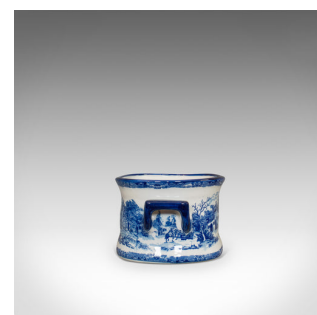

## Large Vintage Champagne Cooler, French, Ceramic, Decorative, Serving, Bowl

### DESCRIPTION

Our Stock # 18.6182

This is a large vintage champagne cooler. A French, ceramic decorative serving bowl with historical print and dating to the mid 20th century, circa 1950.

- Of generous proportion and rich blue decor
- Cooler displays a desirable aged patina
- Profuse detail - ideal as a centrepiece
- Stout carry handles with a deep cobalt blue finish
- Revolutionary town square scene repeated on the interior and base
- Rim decorated with continuous lace and pattern motif

This is an eye-catching vintage champagne cooler, set to grace many a dinner party. Delivered polished and ready for the home.

Search [London Fine for #18.6182](#) , or scan the QR code for more photos and details

### DIMENSIONS

Max Width: 46.5cm (18.25")

Max Depth: 30.5cm (12")

Max Height: 21.5cm (8.5")