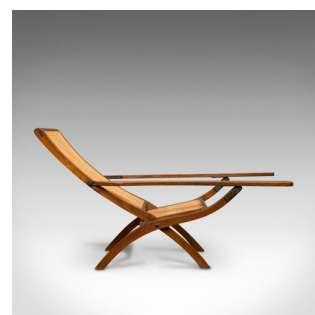

## Antique Plantation Chair, Teak, Bergere, Steamer Deck, Garden Lounger, Edwardian

### DESCRIPTION

Our Stock # 18.6191

This is an antique plantation chair. An English, solid teak and bergere cane steamer-deck armchair, or garden lounger, dating to the Edwardian period of the early 20th century, circa 1910.

- Of unusual, fold-away form
- Displays a desirable aged patina
- Solid teak with fine grain interest to its wax polish finish
- Cane in good order displaying wonderful colour
- Relaxed backrest position for those peaceful moments
- Long, stout arms fold upright for stowage
- Dressed with bronze twist-locks and hinges
- Sweeping legs add to the elegance

### DIMENSIONS

Max Width: 64.5cm (25.5")  
 Max Depth: 146.5cm (57.75")  
 Max Height: 83cm (32.75")  
 Seat Base:  
 Width: 46cm (18")  
 Depth: 38cm (15")  
 Height: 37.5cm (")