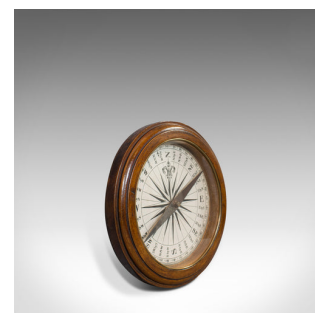

## Antique Desk Compass, English, Oak, Maritime, Ship, Regency, Circa 1830

### DESCRIPTION

Our Stock # 18.5050

This is an antique desk compass. An English, oak maritime or ship's compass and dating to the Regency period, circa 1830.

- Of fine form and bright, legible, sun-burst face - diameter of 17.5cm (7")
- Displays a desirable aged patina and glass in good order
- Select oak with fine grain interest and consistent colour throughout
- Cardinal directions with magnetic north marked using a broad tri-form motif
- Additional intercardinal and secondary intercardinal points for extra accuracy

### DIMENSIONS

Max Width: 23cm (9")

Max Depth: 3cm (1.25")

Max Height: 23cm (9")