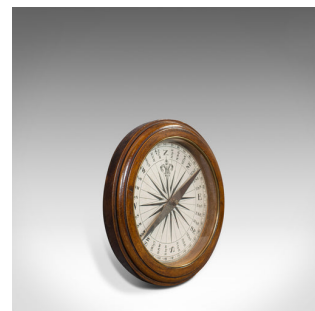

Antique Desk Compass, English, Oak, Maritime, Ship, Regency, Circa 1830

DESCRIPTION

Our Stock # 18.5050

This is an antique desk compass. An English, oak maritime or ship's compass and dating to the Regency period, circa 1830.

- Of fine form and bright, legible, sun-burst face - diameter of 17.5cm (7")
- Displays a desirable aged patina and glass in good order
- Select oak with fine grain interest and consistent colour throughout
- Cardinal directions with magnetic north marked using a broad tri-form motif
- Additional intercardinal and secondary intercardinal points for extra accuracy

Solid joints and construction, delivered waxed, polished and ready for the home.

Search [London Fine for #18.5050](#), or scan the QR code for more photos and details

DIMENSIONS

Max Width: 23cm (9")

Max Depth: 3cm (1.25")