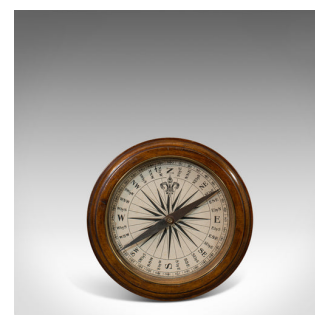

## Antique Desk Compass, English, Oak, Maritime, Ship, Regency, Circa 1830

### DESCRIPTION

Our Stock # 18.5050

This is an antique desk compass. An English, oak maritime or ship's compass and dating to the Regency period, circa 1830.

- Of fine form and bright, legible, sun-burst face - diameter of 17.5cm (7")
- Displays a desirable aged patina and glass in good order
- Select oak with fine grain interest and consistent colour throughout
- Cardinal directions with magnetic north marked using a broad tri-form motif
- Additional intercardinal and secondary intercardinal points for extra accuracy

### DIMENSIONS

Max Width: 23cm (9")

Max Depth: 3cm (1.25")

Max Height: 23cm (9")