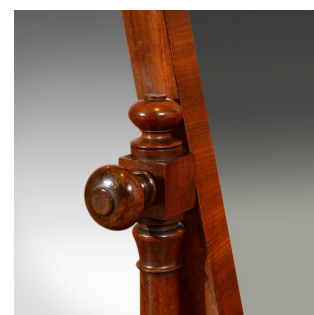

Regency Antique Platform Mirror, c.1820

**DESCRIPTION**

Our Stock # 10.1252

This is an antique, English, Regency platform toilet mirror dating to c.1820.

Raised on flat bun feet the modest oblong platform, with rounded corners, displays desirable grain detail and patina and provides a stable base for the beautifully ring turned, baluster columns that terminate in bobbin turned finials.

The boxed mirror frame shows well with cross cut grain running into the later plate and is backed with typical board finish. The swing balances well and pinch locks with turned side knobs.

A simple and elegant piece delivered waxed, polished and ready for the home.

Search [London Fine for #10.1252](#), or scan the QR code for more photos and details

DIMENSIONS

Max Width: 58cm (22.75")

Max Depth: 22cm (8.75")

Max Height: 65cm (25.5")