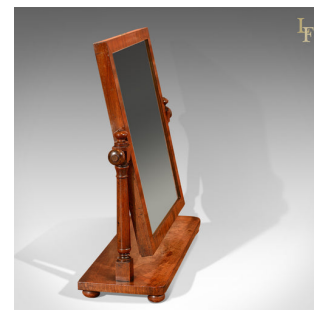

Regency Antique Platform Mirror, c.1820

**DESCRIPTION**

Our Stock # 10.1252

This is an antique, English, Regency platform toilet mirror dating to c.1820.

Raised on flat bun feet the modest oblong platform, with rounded corners, displays desirable grain detail and patina and provides a stable base for the beautifully ring turned, baluster columns that terminate in bobbin turned finials.

The boxed mirror frame shows well with cross cut grain running into the later plate and is backed with typical board finish. The swing balances well and pinch locks with turned side knobs.

A simple and elegant piece delivered waxed, polished and ready for the home.

Search [London Fine for #10.1252](#), or scan the QR code for more photos and details

DIMENSIONS

Max Width: 58cm (22.75")

Max Depth: 22cm (8.75")

Max Height: 65cm (25.5")