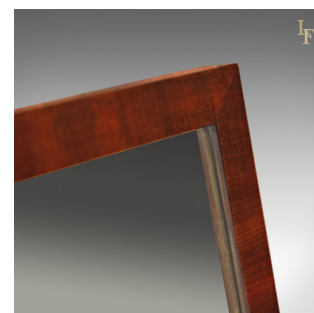

Regency Antique Platform Mirror, c.1820

**DESCRIPTION**

Our Stock # 10.1252

This is an antique, English, Regency platform toilet mirror dating to c.1820.

Raised on flat bun feet the modest oblong platform, with rounded corners, displays desirable grain detail and patina and provides a stable base for the beautifully ring turned, baluster columns that terminate in bobbin turned finials.

The boxed mirror frame shows well with cross cut grain running into the later plate and is backed with typical board finish. The swing balances well and pinch locks with turned side knobs.

A simple and elegant piece delivered waxed, polished and ready for the home.

Search [London Fine for #10.1252](#), or scan the QR code for more photos and details

DIMENSIONS

Max Width: 58cm (22.75")

Max Depth: 22cm (8.75")

Max Height: 65cm (25.5")