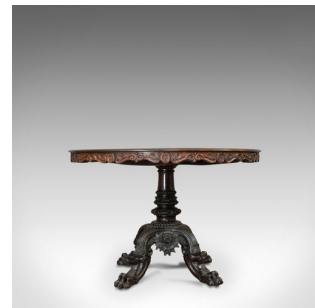

## Inlaid Antique Breakfast Table, English, Rosewood, Centre, Game, Victorian

### DESCRIPTION

Our Stock # 18.6153

This is an inlaid antique breakfast table. An English, rosewood centre or game table dating to the early Victorian period of the mid-19th century, circa 1850.

- A rare, four-seater table of much visual appeal and fine form
- Displays a desirable aged patina throughout
- Select rosewood with copious grain interest
- Wonderful colour with rich caramel hues
- Central, exotic stone marquetry with mother of pearl, statuary marble and boxwood
- The circumference of the table featuring further inlay of holly with fine delineation
- A deep rolled edge moulding features above the carved apron
- Apron decorated with scrolled detail against a continuous diamond pattern ground
- A stout, tapering, ring-turned and carved barrel column provides stable support
- Graceful, fluted, scrolled knees terminate in up-turned leaf motif
- Standing upon well-executed, large, four-claw, hairy paw feet

### DIMENSIONS

Max Width: 112.5cm (44.25")

Max Depth: 112.5cm (44.25")

Max Height: 75.5cm (29.75")