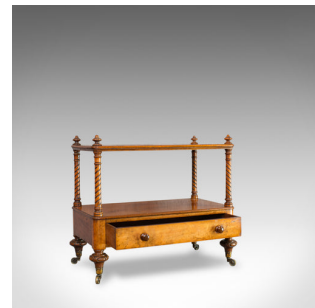

Antique Two Tier Whatnot, English, Walnut, Canterbury, Display Stand, Victorian

DESCRIPTION

Our Stock # 18.6188

This is an antique two-tier whatnot. An English, walnut Canterbury or display stand and dating to the Victorian period of the mid-19th century, circa 1870.

- Beautifully crafted with an abundance of appeal
- Displays a desirable aged patina
- Select walnut offers fine grain interest and beautiful honey hues throughout
- A quartet of turned finials grace each corner
- Attractive top surface with a width of 68.5cm (27")
- Gallery supported by elegant, helically-reeded columns
- Eye-catching with all-round appeal – perfect for centre room placement
- Generous drawer located at the front, dressed with wooden pulls
- Raised upon broad bun feet with four brass castors

This is a delightful antique whatnot, perfect as an elegant coffee table or display stand. Solid joints and construction, delivered waxed, polished and ready for the home.

Search [London Fine for #18.6188](#) , or scan the QR code for more photos and details

DIMENSIONS

- Max Width: 71cm (28")
- Max Depth: 43.5cm (17.25")
- Max Height: 61.5cm (24.25")
- Open Shelf Width: 68.5cm (27")
- Open Shelf Depth: 40cm (15.75")
- Open Shelf Height: 27cm (10.75")