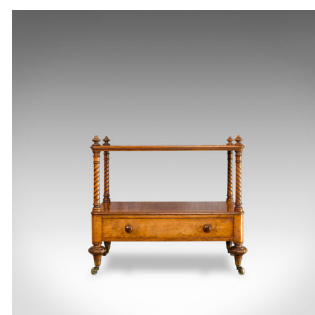

Antique Two Tier Whatnot, English, Walnut, Canterbury, Display Stand, Victorian

DESCRIPTION

Our Stock # 18.6188

This is an antique two-tier whatnot. An English, walnut Canterbury or display stand and dating to the Victorian period of the mid-19th century, circa 1870.

- Beautifully crafted with an abundance of appeal
- Displays a desirable aged patina
- Select walnut offers fine grain interest and beautiful honey hues throughout
- A quartet of turned finials grace each corner
- Attractive top surface with a width of 68.5cm (27")
- Gallery supported by elegant, helically-reeded columns
- Eye-catching with all-round appeal – perfect for centre room placement
- Generous drawer located at the front, dressed with wooden pulls
- Raised upon broad bun feet with four brass castors

This is a delightful antique whatnot, perfect as an elegant coffee table or display stand. Solid joints and construction, delivered waxed, polished and ready for the home.

Search [London Fine for #18.6188](#) , or scan the QR code for more photos and details

DIMENSIONS

- Max Width: 71cm (28")
- Max Depth: 43.5cm (17.25")
- Max Height: 61.5cm (24.25")
- Open Shelf Width: 68.5cm (27")
- Open Shelf Depth: 40cm (15.75")
- Open Shelf Height: 27cm (10.75")