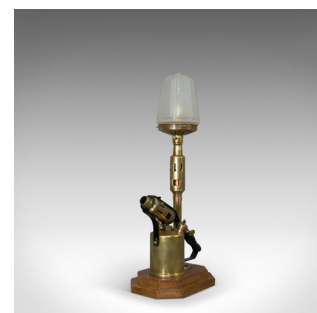

Vintage Decorative Lamp, English, Brass, Blow Torch, Light, Shade, Oak Base

**DESCRIPTION**

Our Stock # 18.6205

This is a vintage decorative lamp. An English, brass blow torch light with shade with oak base and dating to the 20th century.

- Fascinating lamp with industrial appeal
- In excellent condition, fully working with quality, opaque fluted lamp shade
- Vintage blow torch displays a desirable aged patina
- Standing upon a tiered, shaped wooden base, with felt baize beneath
  - British Standard compliant bulb fitting with generous length of quality cable and fused plug

This is a charming and eye-catching decorative lamp, well suited to a study, office or man-cave. Delivered polished and ready for the home.

Search [London Fine for #18.6205](#) , or scan the QR code for more photos and details

**DIMENSIONS**

Max Width: 25cm (9.75")  
 Max Depth: 17cm (6.75")  
 Max Height: 58.5cm (23")

**LIST PRICE**

£475.00