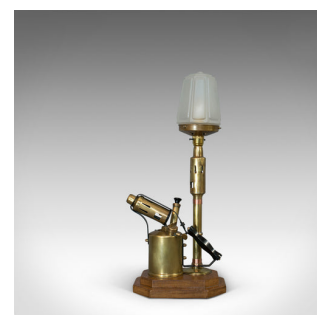

Vintage Decorative Lamp, English, Brass, Blow Torch, Light, Shade, Oak Base

**DESCRIPTION**

Our Stock # 18.6205

This is a vintage decorative lamp. An English, brass blow torch light with shade with oak base and dating to the 20th century.

- Fascinating lamp with industrial appeal
- In excellent condition, fully working with quality, opaque fluted lamp shade
- Vintage blow torch displays a desirable aged patina
- Standing upon a tiered, shaped wooden base, with felt baize beneath
  - British Standard compliant bulb fitting with generous length of quality cable and fused plug

This is a charming and eye-catching decorative lamp, well suited to a study, office or man-cave. Delivered polished and ready for the home.

Search [London Fine for #18.6205](#) , or scan the QR code for more photos and details

**DIMENSIONS**

Max Width: 25cm (9.75")  
 Max Depth: 17cm (6.75")  
 Max Height: 58.5cm (23")

**LIST PRICE**

£475.00