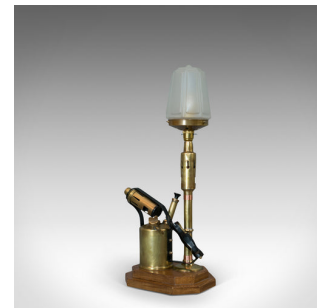

Vintage Decorative Lamp, English, Brass, Blow Torch, Light, Shade, Oak Base

**DESCRIPTION**

Our Stock # 18.6205

This is a vintage decorative lamp. An English, brass blow torch light with shade with oak base and dating to the 20th century.

- Fascinating lamp with industrial appeal
- In excellent condition, fully working with quality, opaque fluted lamp shade
- Vintage blow torch displays a desirable aged patina
- Standing upon a tiered, shaped wooden base, with felt baize beneath
  - British Standard compliant bulb fitting with generous length of quality cable and fused plug

This is a charming and eye-catching decorative lamp, well suited to a study, office or man-cave. Delivered polished and ready for the home.

Search [London Fine for #18.6205](#) , or scan the QR code for more photos and details

**DIMENSIONS**

Max Width: 25cm (9.75")  
 Max Depth: 17cm (6.75")  
 Max Height: 58.5cm (23")

**LIST PRICE**

£475.00