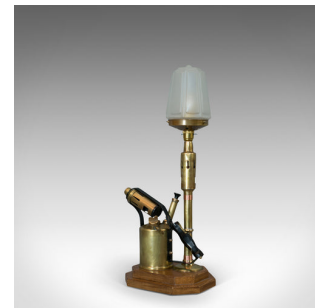

## Vintage Decorative Lamp, English, Brass, Blow Torch, Light, Shade, Oak Base

### DESCRIPTION

Our Stock # 18.6205

This is a vintage decorative lamp. An English, brass blow torch light with shade with oak base and dating to the 20th century.

- Fascinating lamp with industrial appeal
- In excellent condition, fully working with quality, opaque fluted lamp shade
- Vintage blow torch displays a desirable aged patina
- Standing upon a tiered, shaped wooden base, with felt baize beneath
  - British Standard compliant bulb fitting with generous length of quality cable and fused plug

This is a charming and eye-catching decorative lamp, well suited to a study, office or man-cave. Delivered polished and ready for the home.

Search [London Fine for #18.6205](#), or scan the QR code for more photos and details

### DIMENSIONS

Max Width: 25cm (9.75")

Max Depth: 17cm (6.75")

Max Height: 58.5cm (23")