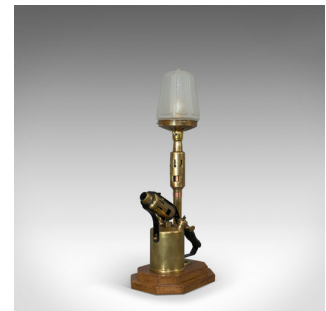

Vintage Decorative Lamp, English, Brass, Blow Torch, Light, Shade, Oak Base

DESCRIPTION

Our Stock # 18.6205

This is a vintage decorative lamp. An English, brass blow torch light with shade with oak base and dating to the 20th century.

- Fascinating lamp with industrial appeal
- In excellent condition, fully working with quality, opaque fluted lamp shade
- Vintage blow torch displays a desirable aged patina
- Standing upon a tiered, shaped wooden base, with felt baize beneath
 - British Standard compliant bulb fitting with generous length of quality cable and fused plug

This is a charming and eye-catching decorative lamp, well suited to a study, office or man-cave. Delivered polished and ready for the home.

Search [London Fine for #18.6205](#) , or scan the QR code for more photos and details

DIMENSIONS

Max Width: 25cm (9.75")
Max Depth: 17cm (6.75")
Max Height: 58.5cm (23")

LIST PRICE

£475.00