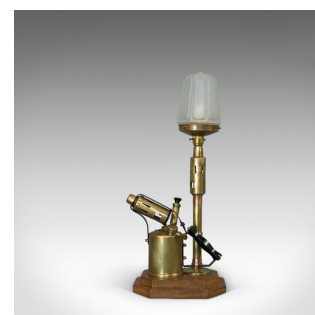

## Vintage Decorative Lamp, English, Brass, Blow Torch, Light, Shade, Oak Base

### DESCRIPTION

Our Stock # 18.6205

This is a vintage decorative lamp. An English, brass blow torch light with shade with oak base and dating to the 20th century.

- Fascinating lamp with industrial appeal
- In excellent condition, fully working with quality, opaque fluted lamp shade
- Vintage blow torch displays a desirable aged patina
- Standing upon a tiered, shaped wooden base, with felt baize beneath
  - British Standard compliant bulb fitting with generous length of quality cable and fused plug

This is a charming and eye-catching decorative lamp, well suited to a study, office or man-cave. Delivered polished and ready for the home.

Search [London Fine for #18.6205](#), or scan the QR code for more photos and details

### DIMENSIONS

Max Width: 25cm (9.75")

Max Depth: 17cm (6.75")

Max Height: 58.5cm (23")