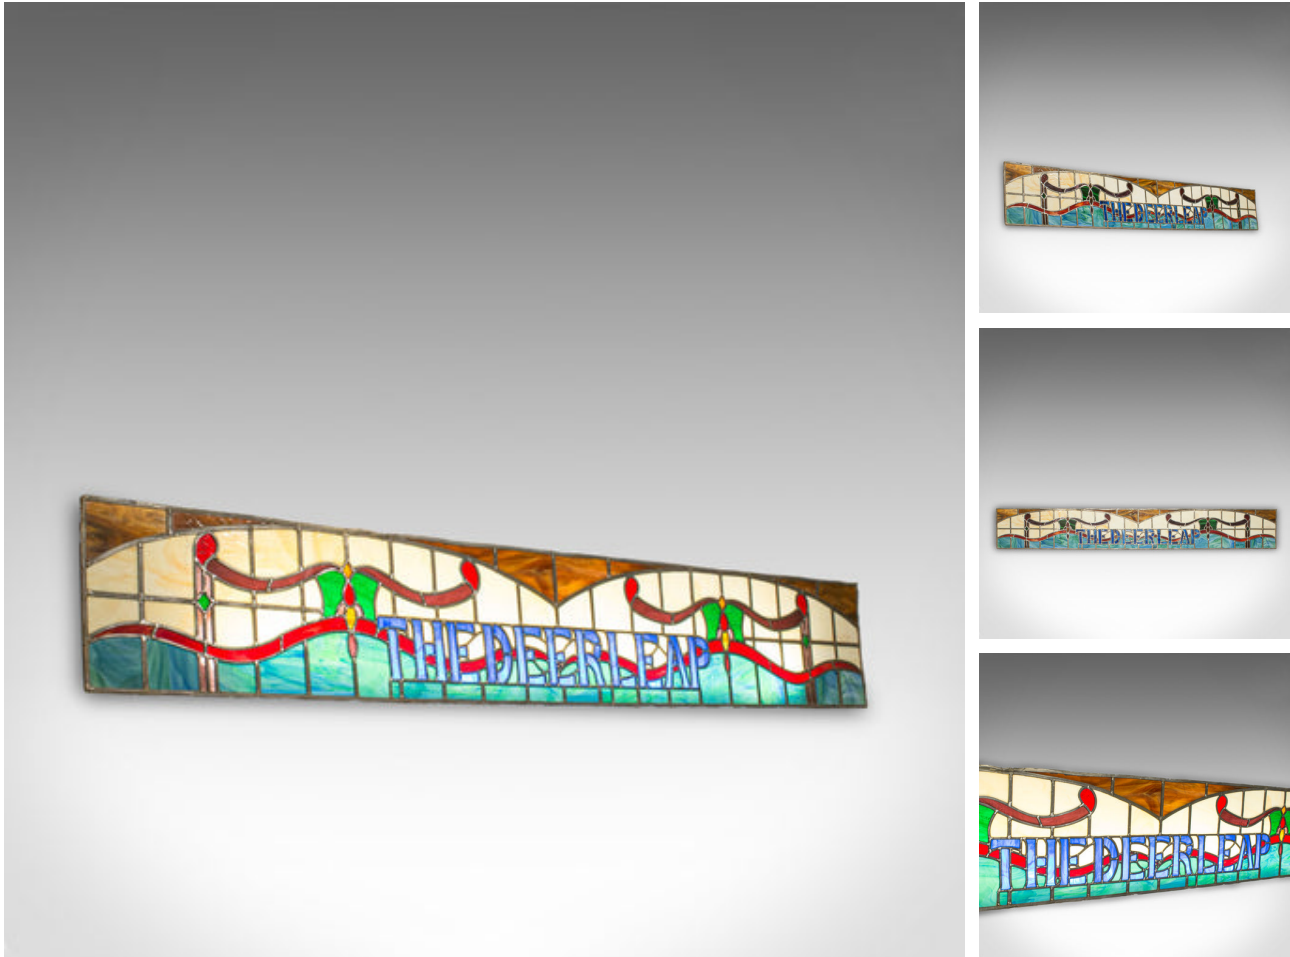

Vintage Stained Glass Window, English, Lead, Pub, Panel, Art Deco, 20th Century

DESCRIPTION

Our Stock # 18.5959

This is a vintage stained glass window. An English, glass and lead pub decorative panel in Art Deco taste, dating to the mid-20th century, circa 1940.

- An appealing, colourful period piece
- Displays a desirable aged patina throughout
- A few glass marks visible under closer inspection - commensurate with age
- Responds well to back-lighting for further versatility
- Art Deco taste with wonderful colour and tones
- Traditional stained glass bound in lead
- The Deer Leap text in blue on a creamy white ground
- Demi-lune arc motif with a blue and red sweeping form and pendant style motif

This vintage stained glass sign is a fine example of its type and sure to appeal to those with an appreciation of glass, Art Deco or public houses. Delivered polished and ready for display.

Search [London Fine for #18.5959](#) , or scan the QR code for more photos and details

DIMENSIONS

Max Width: 249cm (98")
Max Depth: 1cm (.5")
Max Height: 34cm (13.5")