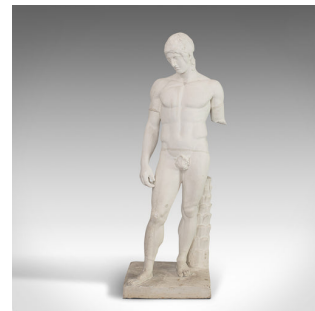

Vintage Male Statue, English, Plaster, Pose, Mournful, Classical Taste, C20th

**DESCRIPTION**

Our Stock # 18.6211

This is a vintage male statue. An English, plaster cast pose of a mournful male in classical taste and dating to the 20th century.

- Of typical classical form
- Displays a desirable aged patina - some play to right arm commensurate with age
- Ideal for indoors or within a covered garden
- Statue depicts a mournful male in contrapposto pudica - or modest - pose
- Athletic body a hallmark of classical taste
- Standing upon a stout, square base with support from a palm tree trunk

This is a charming vintage statue. Delivered ready for the home or orangery.

Search [London Fine for #18.6211](#), or scan the QR code for more photos and details

DIMENSIONS

Max Width: 41cm (16.25")

Max Depth: 36.5cm (14.25")

Max Height: 112cm (44")