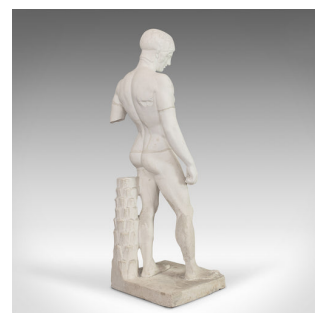

## Vintage Male Statue, English, Plaster, Pose, Mournful, Classical Taste, C20th

**DESCRIPTION**

Our Stock # 18.6211

This is a vintage male statue. An English, plaster cast pose of a mournful male in classical taste and dating to the 20th century.

- Of typical classical form
- Displays a desirable aged patina - some play to right arm commensurate with age
- Ideal for indoors or within a covered garden
- Statue depicts a mournful male in contrapposto pudica - or modest - pose
- Athletic body a hallmark of classical taste
- Standing upon a stout, square base with support from a palm tree trunk

This is a charming vintage statue. Delivered ready for the home or orangery.

Search [London Fine](#) for #18.6211 , or scan the QR code for more photos and details

**DIMENSIONS**

Max Width: 41cm (16.25")

Max Depth: 36.5cm (14.25")

Max Height: 112cm (44")