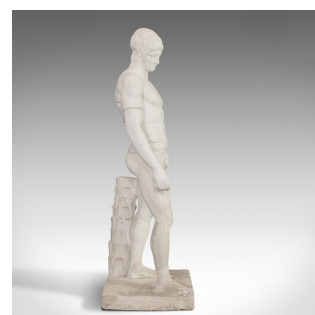

Vintage Male Statue, English, Plaster, Pose, Mournful, Classical Taste, C20th

**DESCRIPTION**

Our Stock # 18.6211

This is a vintage male statue. An English, plaster cast pose of a mournful male in classical taste and dating to the 20th century.

- Of typical classical form
- Displays a desirable aged patina - some play to right arm commensurate with age
- Ideal for indoors or within a covered garden
- Statue depicts a mournful male in contrapposto pudica - or modest - pose
- Athletic body a hallmark of classical taste
- Standing upon a stout, square base with support from a palm tree trunk

This is a charming vintage statue. Delivered ready for the home or orangery.

Search [London Fine for #18.6211](#), or scan the QR code for more photos and details

DIMENSIONS

Max Width: 41cm (16.25")

Max Depth: 36.5cm (14.25")

Max Height: 112cm (44")