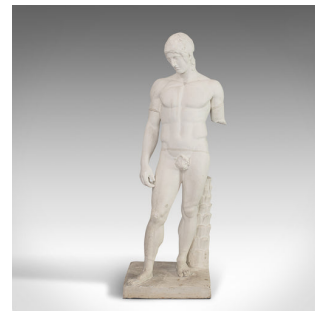

## Vintage Male Statue, English, Plaster, Pose, Mournful, Classical Taste, C20th

**DESCRIPTION**

Our Stock # 18.6211

This is a vintage male statue. An English, plaster cast pose of a mournful male in classical taste and dating to the 20th century.

- Of typical classical form
- Displays a desirable aged patina - some play to right arm commensurate with age
- Ideal for indoors or within a covered garden
- Statue depicts a mournful male in contrapposto pudica - or modest - pose
- Athletic body a hallmark of classical taste
- Standing upon a stout, square base with support from a palm tree trunk

This is a charming vintage statue. Delivered ready for the home or orangery.

Search [London Fine](#) for #18.6211 , or scan the QR code for more photos and details

**DIMENSIONS**

Max Width: 41cm (16.25")

Max Depth: 36.5cm (14.25")

Max Height: 112cm (44")