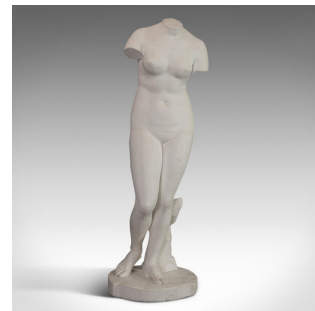

## Vintage Female Bust, English, Plaster, Pose, Figure, Ornamental, 20th Century

**DESCRIPTION**

Our Stock # 18.6213

This is a vintage female bust. An English, plaster cast posing figure ideal for covered ornamental gardens and dating to the 20th century.

- Classic taste and form
- Displays a desirable aged patina
- Ideal for indoors or well suited to an orangery or covered ornamental garden
- Sensuous curves to the torso and legs
- Standing upon a stout base with supporting trunk detail

This is a classic vintage female bust. Delivered ready for the home or orangery.

Search [London Fine for #18.6213](#), or scan the QR code for more photos and details

**DIMENSIONS**

Max Width: 48cm (19")