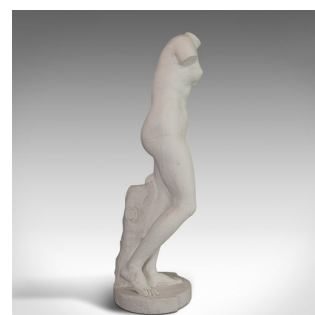

## Vintage Female Bust, English, Plaster, Pose, Figure, Ornamental, 20th Century

**DESCRIPTION**

Our Stock # 18.6213

This is a vintage female bust. An English, plaster cast posing figure ideal for covered ornamental gardens and dating to the 20th century.

- Classic taste and form
- Displays a desirable aged patina
- Ideal for indoors or well suited to an orangery or covered ornamental garden
- Sensuous curves to the torso and legs
- Standing upon a stout base with supporting trunk detail

This is a classic vintage female bust. Delivered ready for the home or orangery.

Search [London Fine for #18.6213](#), or scan the QR code for more photos and details

**DIMENSIONS**

Max Width: 48cm (19")