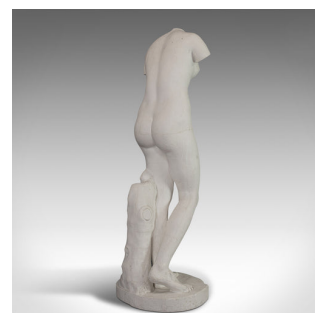

## Vintage Female Bust, English, Plaster, Pose, Figure, Ornamental, 20th Century

**DESCRIPTION**

Our Stock # 18.6213

This is a vintage female bust. An English, plaster cast posing figure ideal for covered ornamental gardens and dating to the 20th century.

- Classic taste and form
- Displays a desirable aged patina
- Ideal for indoors or well suited to an orangery or covered ornamental garden
- Sensuous curves to the torso and legs
- Standing upon a stout base with supporting trunk detail

This is a classic vintage female bust. Delivered ready for the home or orangery.

Search [London Fine for #18.6213](#), or scan the QR code for more photos and details

**DIMENSIONS**

Max Width: 48cm (19")