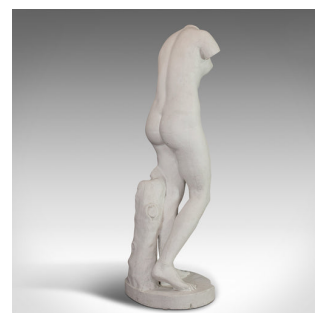

Vintage Bust, Classic Taste, English, Plaster, Female, Figure, Orangery, C20th

**DESCRIPTION**

Our Stock # 18.6214

This is a vintage bust in classic taste. An English, plaster cast female figure ideal for an orangery and dating to the 20th century.

In Classical taste and sensuous form

- Displays a desirable aged patina - light mark to right shin
- Perfect indoors or situated in a covered ornamental garden or orangery
- Lithe form to the torso and legs
- Resting upon a stout base with supporting trunk

This is a pleasing vintage female bust. Delivered ready for the home or garden.

Search [London Fine for #18.6214](#), or scan the QR code for more photos and details

DIMENSIONS

Max Width: 48cm (19")

Max Depth: 42cm (16.5")

Max Height: 142cm (56")