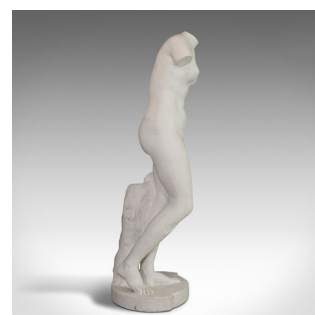

Vintage Bust, Classic Taste, English, Plaster, Female, Figure, Orangery, C20th

**DESCRIPTION**

Our Stock # 18.6214

This is a vintage bust in classic taste. An English, plaster cast female figure ideal for an orangery and dating to the 20th century.

In Classical taste and sensuous form

- Displays a desirable aged patina - light mark to right shin
- Perfect indoors or situated in a covered ornamental garden or orangery
- Lithe form to the torso and legs
- Resting upon a stout base with supporting trunk

This is a pleasing vintage female bust. Delivered ready for the home or garden.

Search [London Fine for #18.6214](#), or scan the QR code for more photos and details

DIMENSIONS

Max Width: 48cm (19")

Max Depth: 42cm (16.5")

Max Height: 142cm (56")