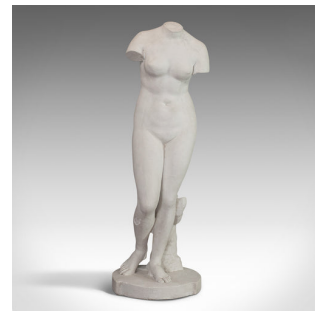

Vintage Bust, Classic Taste, English, Plaster, Female, Figure, Orangery, C20th

**DESCRIPTION**

Our Stock # 18.6214

This is a vintage bust in classic taste. An English, plaster cast female figure ideal for an orangery and dating to the 20th century.

In Classical taste and sensuous form

- Displays a desirable aged patina - light mark to right shin
- Perfect indoors or situated in a covered ornamental garden or orangery
- Lithe form to the torso and legs
- Resting upon a stout base with supporting trunk

This is a pleasing vintage female bust. Delivered ready for the home or garden.

Search [London Fine for #18.6214](#), or scan the QR code for more photos and details

DIMENSIONS

Max Width: 48cm (19")

Max Depth: 42cm (16.5")

Max Height: 142cm (56")