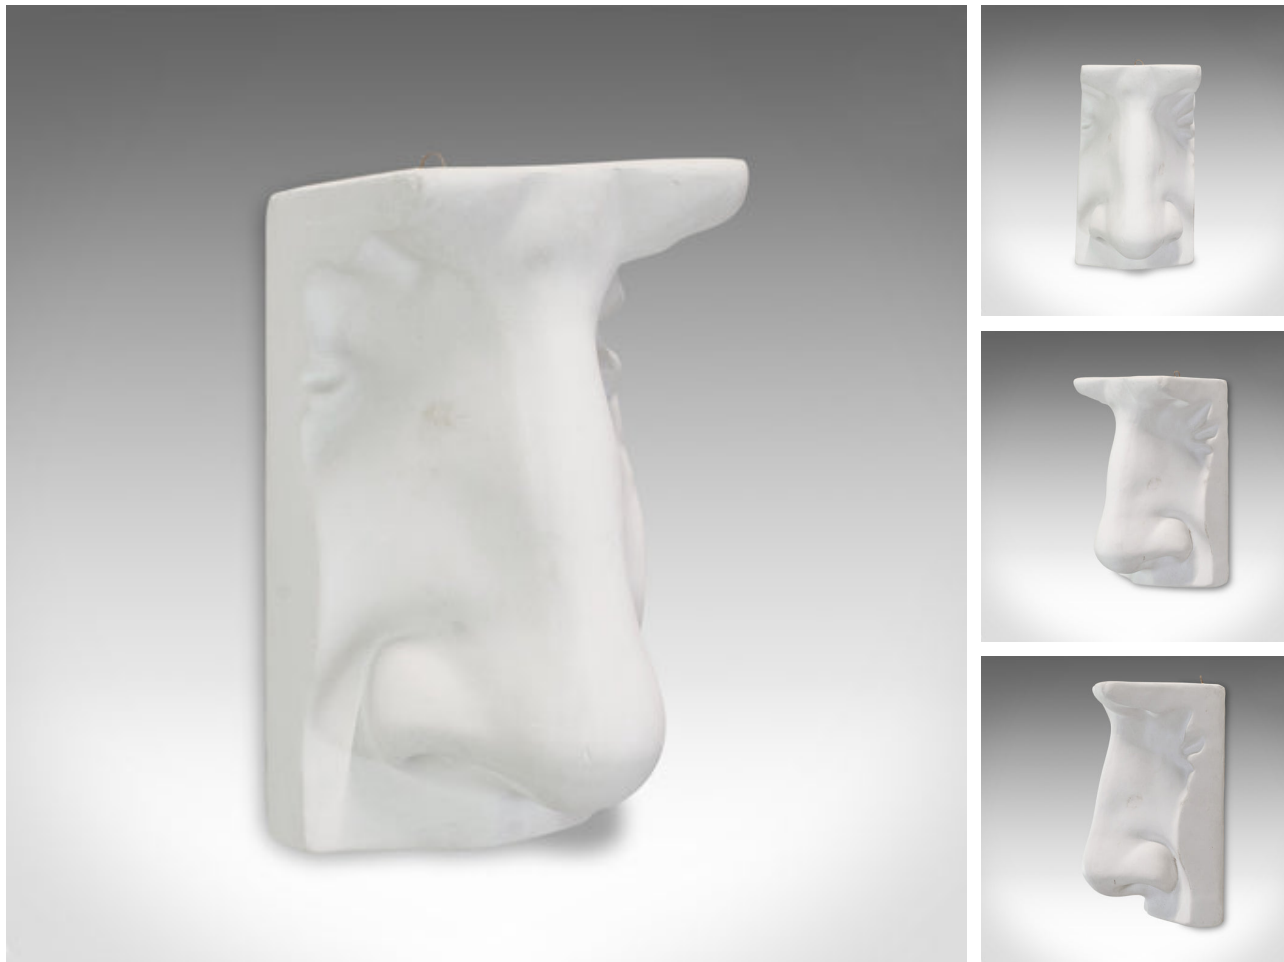

Vintage Portrait Sculpture, English, Plaster, Haut Relief, Nose, 20th Century

DESCRIPTION

Our Stock # 18.6218

This is a vintage portrait sculpture. An English, plaster cast haut relief nose and furrowed brow, dating to the late 20th century.

- Strong features and pleasing form
- Displays a desirable aged patina
- Well-defined nose with deep, furrowed brow
- Replete with small brass loop for wall mounting

This vintage portrait sculpture is a charming example of haut relief. Delivered ready for display.

Search [London Fine for #18.6218](#), or scan the QR code for more photos and details

DIMENSIONS

Max Width: 14.5cm (5.75")

Max Depth: 12.5cm (5")

Max Height: 24.5cm (9.75")