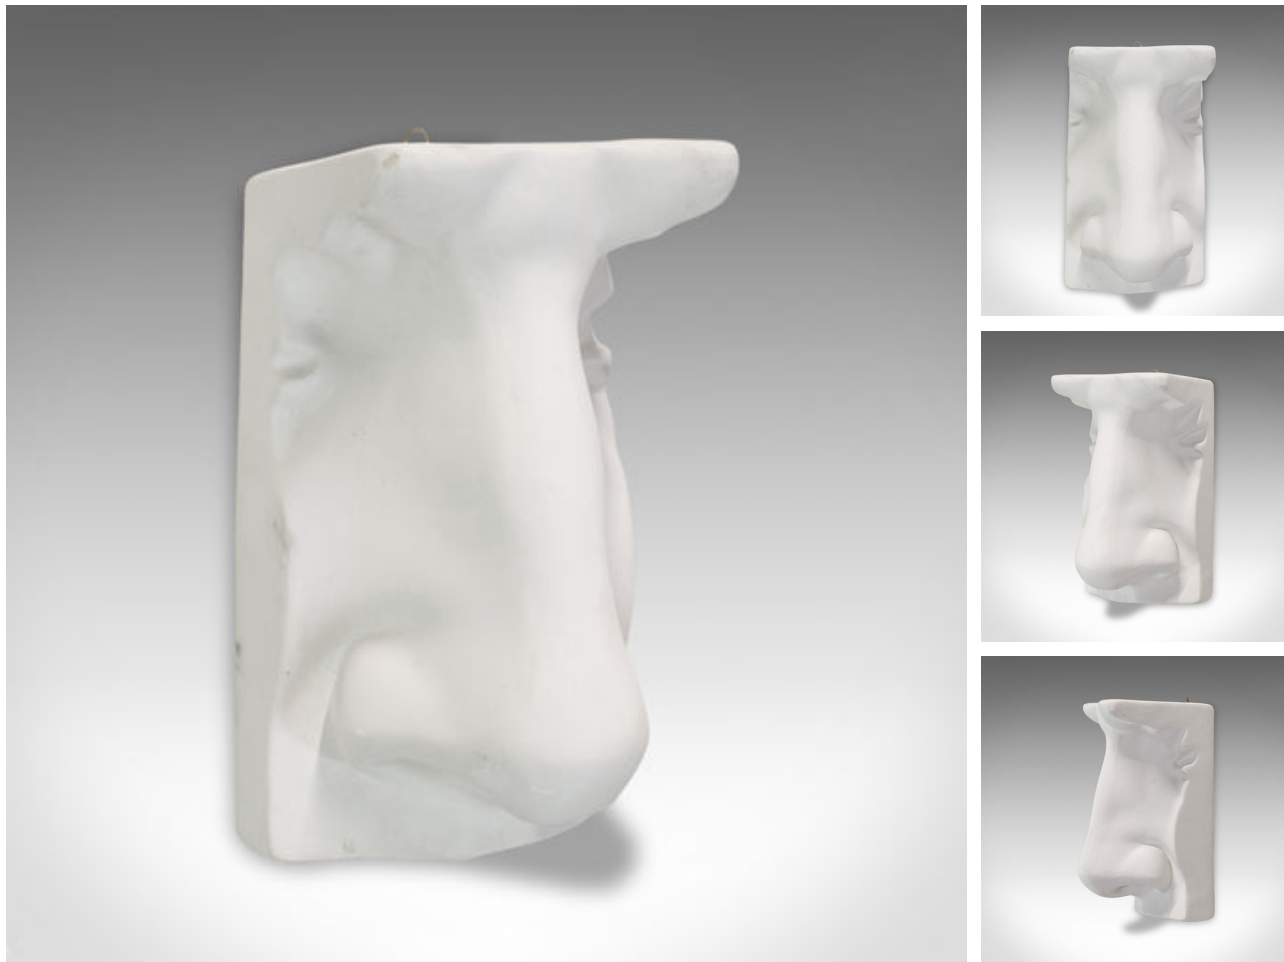

Vintage Haut Relief Sculpture, English, Plaster, Portrait, Nose, 20th Century

DESCRIPTION

Our Stock # 18.6219

This is a vintage haut relief sculpture. An English, plaster cast portrait of a nose, dating to the late 20th century.

- Unusual, appealing form
- Displays a desirable aged patina
- Deep brow with a pronounced, proud nose
- Cast with small brass loop for wall mounting

This vintage haut relief sculpture is a charming example of portrait sculpture. Delivered ready for display.

Search [London Fine for #18.6219](#), or scan the QR code for more photos and details

DIMENSIONS

Max Width: 14.5cm (5.75")

Max Depth: 12.5cm (5")

Max Height: 24.5cm (9.75")