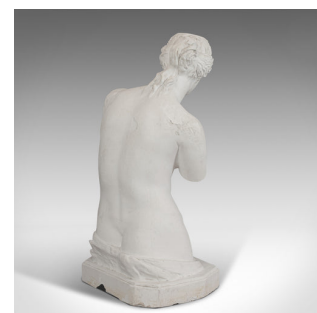

Large, Vintage Female Bust, English, Plaster, Venus De Milo, Classical Taste

DESCRIPTION

Our Stock # 18.6225

This is a large, vintage female bust. An English, plaster cast Venus de Milo in classical taste and dating to the late 20th century.

- Perpetual art historical appeal and classic form
- Displays a desirable aged patina
- Generously sized bust at a height of 3'8"
- Well-defined Venus de Milo, an enduring image of classical Greek sculpture
- Standing upon a broad, octagonal base

This is a highly appealing vintage female bust. Highly decorative in a variety of rooms and of wide collector appeal. Delivered ready for display.

Search [London Fine for #18.6225](#) , or scan the [QR code](#) for more photos and details