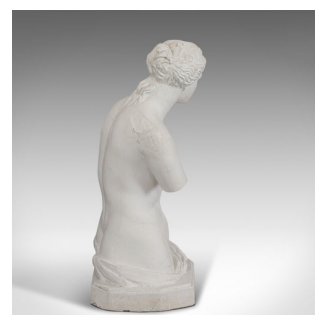

Large, Vintage Female Bust, English, Plaster, Venus De Milo, Classical Taste

DESCRIPTION

Our Stock # 18.6225

This is a large, vintage female bust. An English, plaster cast Venus de Milo in classical taste and dating to the late 20th century.

- Perpetual art historical appeal and classic form
- Displays a desirable aged patina
- Generously sized bust at a height of 3'8"
- Well-defined Venus de Milo, an enduring image of classical Greek sculpture
- Standing upon a broad, octagonal base

This is a highly appealing vintage female bust. Highly decorative in a variety of rooms and of wide collector appeal. Delivered ready for display.

Search [London Fine](#) for #18.6225 , or scan the QR code for more photos and details