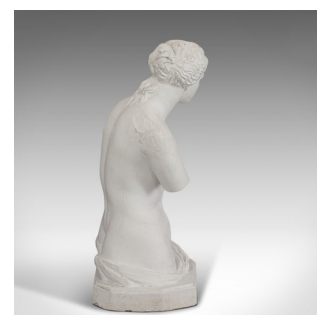

Large, Vintage Female Bust, English, Plaster, Venus De Milo, Classical Taste

DESCRIPTION

Our Stock # 18.6225

This is a large, vintage female bust. An English, plaster cast Venus de Milo in classical taste and dating to the late 20th century.

- Perpetual art historical appeal and classic form
- Displays a desirable aged patina
- Generously sized bust at a height of 3'8"
- Well-defined Venus de Milo, an enduring image of classical Greek sculpture
- Standing upon a broad, octagonal base

This is a highly appealing vintage female bust. Highly decorative in a variety of rooms and of wide collector appeal. Delivered ready for display.

Search [London Fine for #18.6225](#) , or scan the [QR code](#) for more photos and details